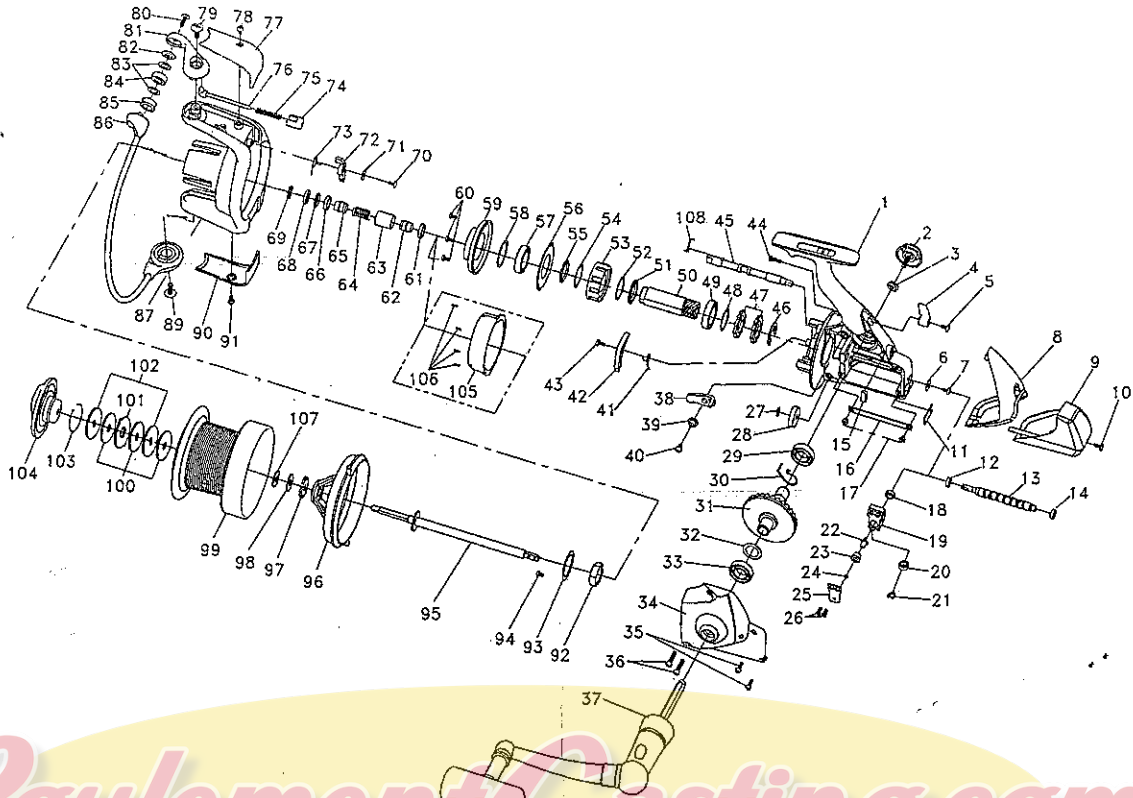

EMCAST ADVANCED 5500/6000-AB

Roulement Casting.com

Key No.	Parts No.	Parts Name	Key No.	Parts No.	Parts Name
1	6W578201	Body	58	6W365501	Washer
2	6W360201	Handle Screw	59	6W365601	Bearing Retainer
3	6W360101	Washer	60	6W365701	Screw
4	6W360301	Anti-Reverse Lever	61	6W365801	Ball Bearing
5	6W360401	Screw	62	6W365901	Collar
6	6W360501	Bearing Retainer	63	6W366001	Spacing Sleeve
7	6W360601	Screw	64	6W366101	Main Shaft Spring
8	6W360703	Rear Cover (A)	65	6W366201	Collar
9	6W360801	Rear Cover (B)	66	6W365801	Ball Bearing
10	6W360901	Screw	67	6W366301	Washer
11	6W361001	Worm Shaft Retainer	68	6W366401	Washer
12	6W361101	Bushing	69	6W366501	Main Shaft Spring
13	6W361201	Worm Shaft	70	6W366601	Screw
14	6W361301	Ball Bearing	71	6W311801	Washer
15	6W361401	Anti-Reverse Cam Spring	72	6W366801	Ball Trip Lever
16	6W361501	Stabilizer Bar	73	6W366901	Ball Trip Lever Spring
17	6W361601	Screw	74	6W367001	Ball Spring Holder
18	6W361301	Ball Bearing	75	6W367101	Ball Spring
19	6W361801	Oscillating Slider	76	6W367201	Ball Spring Shaft
20	6W361901	Ball Bearing	77	6W367301	Cover
21	6W362001	Bearing Retainer	78	6W367401	Screw
22	6W362101	Oscillating Pawl	79	6W367501	Screw
23	6W362201	Collar	80	6W367601	Screw
24	6W362301	Washer	81	6W524601	Ball Arm
25	6W362401	Oscillating Slider Cover	82	6W306201	Collar
26	6W362501	Screw	83	6W306101	Washer
27	6W525301	Worm Shaft Retainer	84	6W429401	Ball Bearing
28	6W362701	Worm Shaft Gear	85	6W368101	Line Roller
29	6W429301	Ball Bearing	86	6W578301	Bail Assembly
30	6W525401	Anti-Reverse Pawl Spring	87	6W578401	Rotor
31	6W363001	Drive Gear	89	6W368401	Screw
32	6W508701	Washer	90	6W368501	Cover
33	6W429301	Ball Bearing	91	6W368601	Screw
34	6W524401	Side Cover	92	6W368701	Rotor Nut
35	6W363301	Screw	93	6W368801	Rotor Nut Holding Plate
36	6W363401	Screw	94	6W368901	Screw
37	6W624501	Handle Assembly	95	6W369001	Main Shaft
38	6W363601	Anti-Reverse Pawl	96	6W369101	Line Guard
39	6W363701	Collar	97	6W369201	Click Gear
40	6W363801	Screw	98	6W369301	Washer
41	6W363901	Anti-Reverse Pawl Spring	99-103	6W578501	Spool Assembly
42	6W364001	Anti-Reverse Pawl	99-103	6W524901	Spool Assembly (Extra Spool)
43	6W364101	Screw	100	6W369601	Drag Washer
44	6W364201	Screw	101	6W369801	Eared Washer
45	6W364301	Anti-Reverse Cam	102	6W369701	Key Washer
46	6W364401	Pinion Retainer	103	6W369901	Drag Washer Retainer
47	6W364501	Anti-Reverse Ratchet	104	6W369501	Drag Knob
48	6W364601	Washer	105	6W503301	One Way Clutch Cover
49	6W429201	Ball Bearing	106	6W503001	Screw
50	6W364801	Pinion Gear	107	6W503101	Washer
51	6W364901	Collar	108	6W503201	Spring
52	6W365001	Washer			
53	6W365101	Roller Clutch			
54	6W365201	Washer			
55	6W365301	Collar			
56	6W365401	Bearing Retainer			
57	6W429201	Ball Bearing			