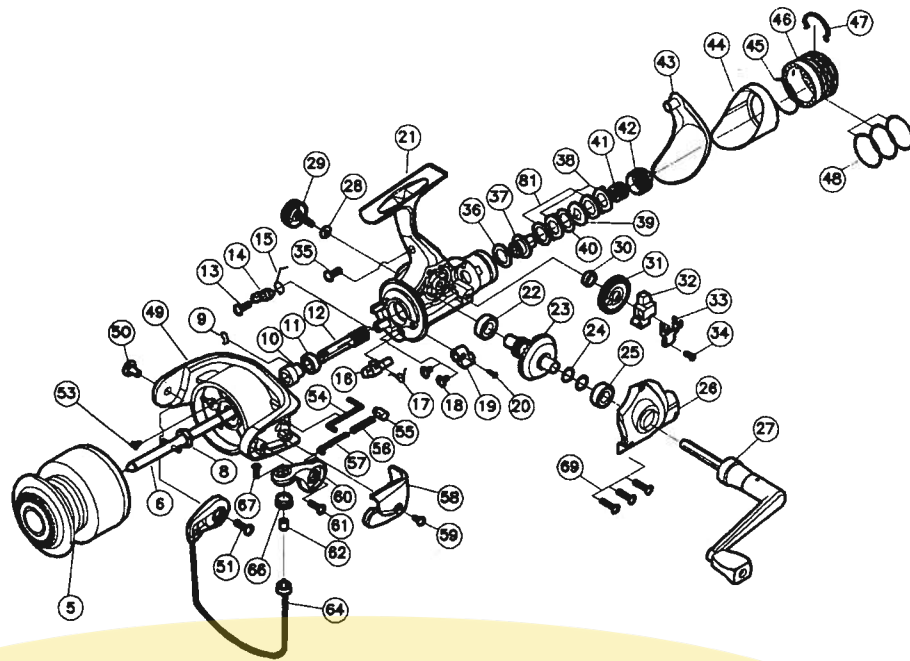

# CROSSFIRE 3550 / 4050

*RoulementCasting.com*

Key No.	Parts No.	Parts Name	Key No.	Parts No.	Parts Name
5	W35-0601	SPOOL	43	W35-4501	REAR COVER A
6	W01-3501	MAIN SHAFT	44	W35-4801	REAR COVER B
8	W01-3201	ROTOR NUT	45	W35-4903	REAR COVER RET
9	W35-1104	A/R PAWL SPRING A	46	W35-5201	DRAG KNOB
10	W35-1204	SPRING HOLDER	47	W35-5303	DRAG KNOB RET
11	W01-1201	BALL BEARING A	48	W35-5403	O RING
12	W35-1502	PINION GEAR	49	W35-5703	ROTOR
13	W35-1602	A/R PAWL SCREW	50	W35-5903	BAIL HOLDER NUT
14	W35-2001	A/R PAWL	51	W35-6001	BAIL HOLDER SCREW
15	W35-2501	A/R PAWL SPRING B	53	W01-5501	ROTOR NUT LOCK SCREW
16	W35-2901	A/R CAM	54	W35-6103	BAIL TRIP LEVER
17	W00-2401	A/R CAM SPRING	55	W35-6201	BAIL SPRING HOLDER
18	W01-1501	BALL BEARING SCREW	56	W35-6303	BAIL SPRING
19	W01-0501	A/R LEVER	57	W35-6403	BAIL SPRING SHAFT
20	W00-2201	A/R LEVER SCREW	58	W35-6503	BAIL TRIP COVER
21	W35-3303	BODY	59	W01-3001	BAIL TRIP COVER SCREW
22	W01-0201	DRIVE GEAR BUSHING	60	W35-6803	BAIL ARM
23	W01-0301	DRIVE GEAR	61	W01-4101	BAIL ARM SCREW
24	W01-0401	DRIVE GEAR WASHER	62	W00-5401	LINE ROLLER COLLAR
25	W01-1202	BALL BEARING B	64	W35-7201	BAIL
26	W35-3503	SIDE COVER	66	W35-7501	LINE ROLLER
27	W35-3803	HANDLE	67	W00-5501	LINE ROLLER SCREW
28	W00-3901	HANDLE WASHER	69	W00-3801	SIDE COVER SCREW
29	W35-3903	HANDLE SCREW	81	W35-8702	DRAG WASHER C
30	W35-4001	OSC GEAR COLLAR			
31	W00-9801	OSC GEAR			
32	W00-9901	OSC SLIDER			
33	W01-0001	OSC SLIDER RET			
34	W01-0101	OSC SLIDER RET PLT SCREW			
35	W00-3801	REAR COVER SCREW			
36	W00-8601	DRAG WASHER A			
37	W00-8701	CLICK GEAR			
38	W00-8901	EARED WASHER			
39	W00-9001	KEY WASHER			
40	W00-8801	DRAG WASHER B			
41	W00-9101	DRAG COIL SPRING			
42	W35-4202	DRAG SCREW			

**SPECIAL PART FOR CF4050**

Key No.	Parts No.	Parts Name
5	W35-0701	SPOOL
6	W01-5601	MAIN SHAFT
9	W35-1105	A/R PAWL SPRING A
14	W35-2101	A/R PAWL
31	W01-5001	OSC GEAR
49	W35-5803	ROTOR
54	W35-6104	BAIL TRIP LEVER
58	W35-6504	BAIL TRIP COVER
64	W35-7301	BAIL
81	W35-8702	DRAG WASHER C