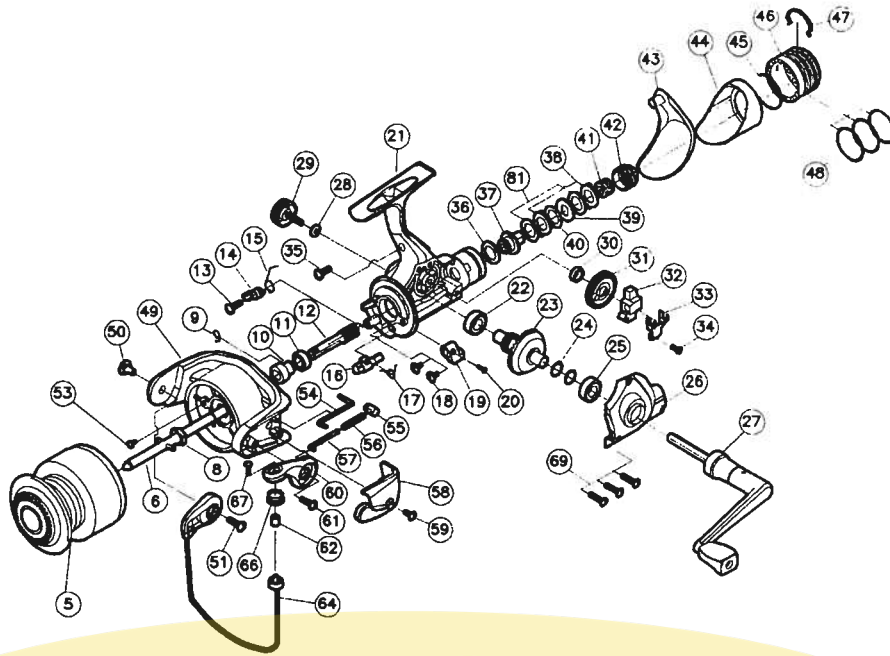

CROSSFIRE 2550

RoulementCasting.com

Key No.	Parts No.	Parts Name
5	W35-0501	SPOOL
6	W00-8001	MAIN SHAFT
8	W00-4801	ROTOR NUT
9	W35-1103	A/R PAWL SPRING A
10	W35-1203	SPRING HOLDER
11	W00-2801	BALL BEARING A
12	W35-1402	PINION GEAR
13	W35-1601	A/R PAWL SCREW
14	W35-1901	A/R PAWL
15	W35-2401	A/R PAWL SPRING B
16	W35-2701	A/R CAM
17	W00-2401	A/R CAM SPRING
18	W00-3101	BALL BEARING SCREW
19	W00-2101	A/R LEVER
20	W00-2201	A/R LEVER SCREW
21	W35-3203	BODY
22	W01-7101	DRIVE GEAR BUSHING
23	W00-7201	DRIVE GEAR
24	W00-2001	DRIVE GEAR WASHER
25	W00-2802	BALL BEARING B
26	W35-3403	SIDE COVER
27	W35-3703	HANDLE
28	W00-3901	HANDLE WASHER
29	W35-3903	HANDLE SCREW
30	W35-4001	OSC GEAR COLLAR
31	W00-6901	OSC GEAR
32	W00-7001	OSC SLIDER
33	W00-7101	OSC SLIDER RET
34	W00-1701	OSC SLIDER RET PLT SCREW
35	W35-4102	REAR COVER SCREW
36	W00-0201	DRAG WASHER A

Key No.	Parts No.	Parts Name
37	W00-0301	CLICK GEAR
38	W00-0501	EARED WASHER
39	W00-0601	KEY WASHER
40	W00-0401	DRAG WASHER B
41	W00-0701	DRAG COIL SPRING
42	W35-4201	DRAG SCREW
43	W35-4401	REAR COVER A
44	W35-4701	REAR COVER B
45	W35-4902	REAR COVER RET
46	W35-5101	DRAG KNOB
47	W35-5302	DRAG KNOB RET
48	W35-5402	O RING
49	W35-5604	ROTOR
50	W35-5902	BAIL HOLDER NUT
51	W35-6001	BAIL HOLDER SCREW
53	W01-5501	ROTOR NUT LOCK SCREW
54	W35-6102	BAIL TRIP LEVER
55	W35-6201	BAIL SPRING HOLDER
56	W35-6302	BAIL SPRING
57	W35-6402	BAIL SPRING SHAFT
58	W35-6502	BAIL TRIP COVER
59	W01-3001	BAIL TRIP COVER SCREW
60	W35-6704	BAIL ARM
61	W00-5701	BAIL ARM SCREW
62	W00-5401	LINE ROLLER COLLAR
64	W35-7101	BAIL
66	W35-7401	LINE ROLLER
67	W00-5501	LINE ROLLER SCREW
69	W00-3801	SIDE COVER SCREW
81	W35-8701	DRAG WASHER C