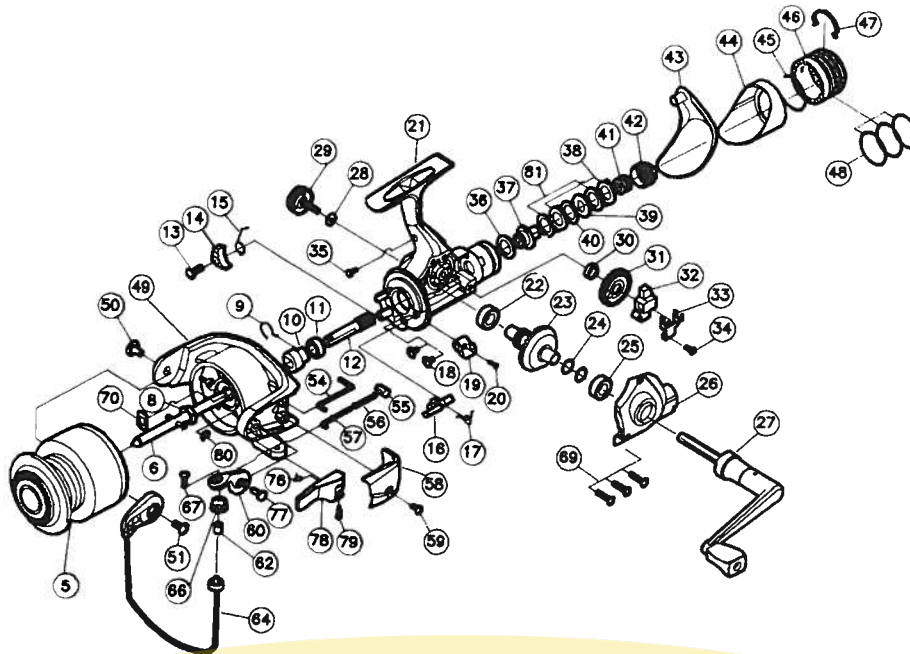

CROSSFIRE 1555

Key No.	Parts No.	Parts Name	Key No.	Parts No.	Parts Name
5	W35-0402	SPOOL	39	W00-0601	KEY WASHER
6	W00-5101	MAIN SHAFT	40	W00-0401	DRAG WASHER B
8	W00-4801	ROTOR NUT	41	W00-0701	DRAG COIL SPRING
9	W35-1101	A/R PAWL SPRING A	42	W35-4201	DRAG SCREW
10	W35-1201	SPRING HOLDER	43	W35-4301	REAR COVER A
11	W00-2801	BALL BEARING A	44	W35-4601	REAR COVER B
12	W35-1302	PINION GEAR	45	W35-4901	REAR COVER RET
13	W35-1601	A/R PAWL SCREW	46	W35-5001	DRAG KNOB
14	W35-1701	A/R PAWL	47	W35-5301	DRAG KNOB RET
15	W35-2201	A/R PAWL SPRING B	48	W35-5401	O RING
16	W35-2601	A/R CAM	49	W35-5501	ROTOR
17	W00-2401	A/R CAM SPRING	50	W35-5901	BAIL HOLDER NUT
18	W00-3101	BALL BEARING SCREW	51	W35-6001	BAIL HOLDER SCREW
19	W00-2101	A/R LEVER	54	W35-6101	BAIL TRIP LEVER
20	W00-2201	A/R LEVER SCREW	55	W35-6201	BAIL SPRING HOLDER
21	W35-3103	BODY	56	W35-6301	BAIL SPRING
22	W00-1801	DRIVE GEAR BUSHING	57	W35-6401	BAIL SPRING SHAFT
23	W00-1901	DRIVE GEAR	58	W35-6501	BAIL TRIP COVER
24	W00-2001	DRIVE GEAR WASHER	59	W00-4601	BAIL TRIP COVER SCREW
25	W01-5701	BALL BEARING B	60	W35-6601	BAIL ARM
26	W35-3333	SIDE COVER	62	W00-5401	LINE ROLLER COLLAR
27	W35-3603	HANDLE	64	W35-7002	BAIL
28	W00-3901	HANDLE WASHER	66	W35-7401	LINE ROLLER
29	W35-3903	HANDLE SCREW	67	W00-5501	LINE ROLLER SCREW
30	W35-4001	OSC GEAR COLLAR	69	W00-3801	SIDE COVER SCREW
31	W00-1401	OSC GEAR	70	W00-4901	ROTOR NUT HOLD PLT
32	W00-1501	OSC SLIDER	76	W35-8201	TRIGGER SPRING
33	W00-1601	OSC SLIDER RET	77	W35-8301	BAIL ARM SCREW
34	W00-1701	OSC SLIDER RET PLT SCREW	78	W35-8401	TRIGGER LEVER
35	W35-4102	REAR COVER SCREW	79	W35-8501	TRIGGER SCREW
36	W00-0201	DRAG WASHER A	80	W35-8601	BAIL ARM SCREW RET
37	W00-0301	CLICK GEAR	81	W35-8701	DRAG WASHER C
38	W00-0501	EARED WASHER			