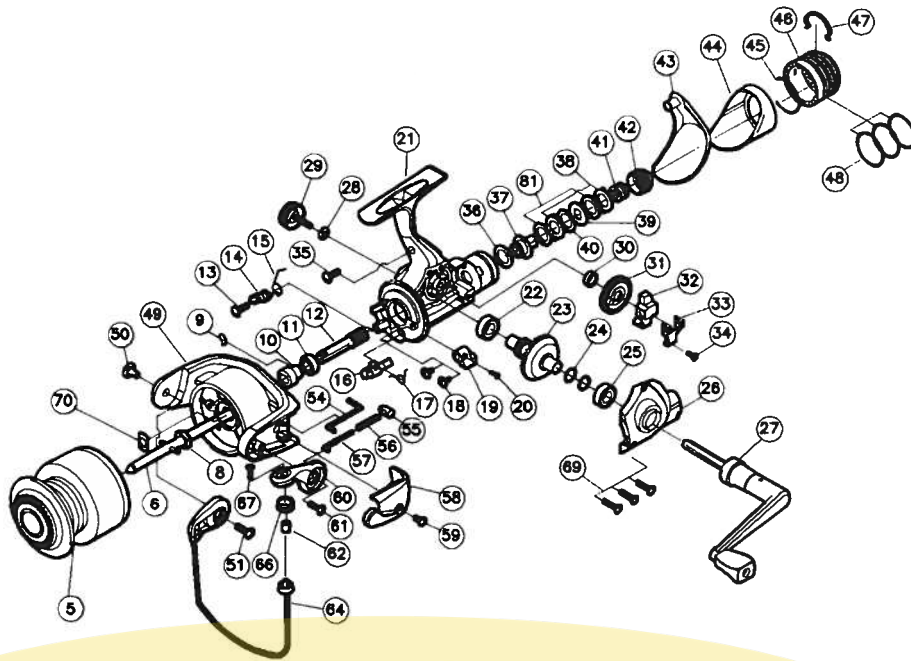

CROSSFIRE 1550

RowlementCasting.com

Key No.	Parts No.	Parts Name	Key No.	Parts No.	Parts Name
5	W35-0401	SPOOL	37	W00-0301	CLICK GEAR
6	W00-5101	MAIN SHAFT	38	W00-0501	EARED WASHER
8	W00-4801	ROTOR NUT	39	W00-0601	KEY WASHER
9	W35-1102	A/R PAWL SPRING A	40	W00-0401	DRAG WASHER B
10	W35-1202	SPRING HOLDER	41	W00-0701	DRAG COIL SPRING
11	W00-2801	BALL BEARING A	42	W35-4201	DRAG SCREW
12	W35-1302	PINION GEAR	43	W35-4301	REAR COVER A
13	W35-1601	A/R PAWL SCREW	44	W35-4601	REAR COVER B
14	W35-1801	A/R PAWL	45	W35-4901	REAR COVER RET
15	W35-2301	A/R PAWL SPRING B	46	W35-5001	DRAG KNOB
16	W35-2701	A/R CAM	47	W35-5301	DRAG KNOB RET
17	W00-2401	A/R CAM SPRING	48	W35-5401	O RING
18	W00-3101	BALL BEARING SCREW	49	W35-5504	ROTOR
19	W00-2101	A/R LEVER	50	W35-5901	BAIL HOLDER NUT
20	W00-2201	A/R LEVER SCREW	51	W35-6001	BAIL HOLDER SCREW
21	W35-3103	BODY	54	W35-6101	BAIL TRIP LEVER
22	W00-1801	DRIVE GEAR BUSHING	55	W35-6201	BAIL SPRING HOLDER
23	W00-1901	DRIVE GEAR	56	W35-6301	BAIL SPRING
24	W00-2001	DRIVE GEAR WASHER	57	W35-6401	BAIL SPRING SHAFT
25	W01-5701	BALL BEARING B	58	W35-6501	BAIL TRIP COVER
26	W35-3333	SIDE COVER	59	W00-4601	BAIL TRIP COVER SCREW
27	W35-3603	HANDLE	60	W35-6604	BAIL ARM
28	W00-3901	HANDLE WASHER	61	W00-5701	BAIL ARM SCREW
29	W35-3903	HANDLE SCREW	62	W00-5401	LINE ROLLER COLLAR
30	W35-4001	OSC GEAR COLLAR	64	W35-7001	BAIL
31	W00-1401	OSC GEAR	66	W35-7401	LINE ROLLER
32	W00-1501	OSC SLIDER	67	W00-5501	LINE ROLLER SCREW
33	W00-1601	OSC SLIDER RET	69	W00-3801	SIDE COVER SCREW
34	W00-1701	OSC SLIDER RET PLT SCREW	70	W00-4901	ROTOR NUT HOLD PLT
35	W35-4102	REAR COVER SCREW	81	W35-8701	DRAG WASHER C
36	W00-0201	DRAG WASHER A			