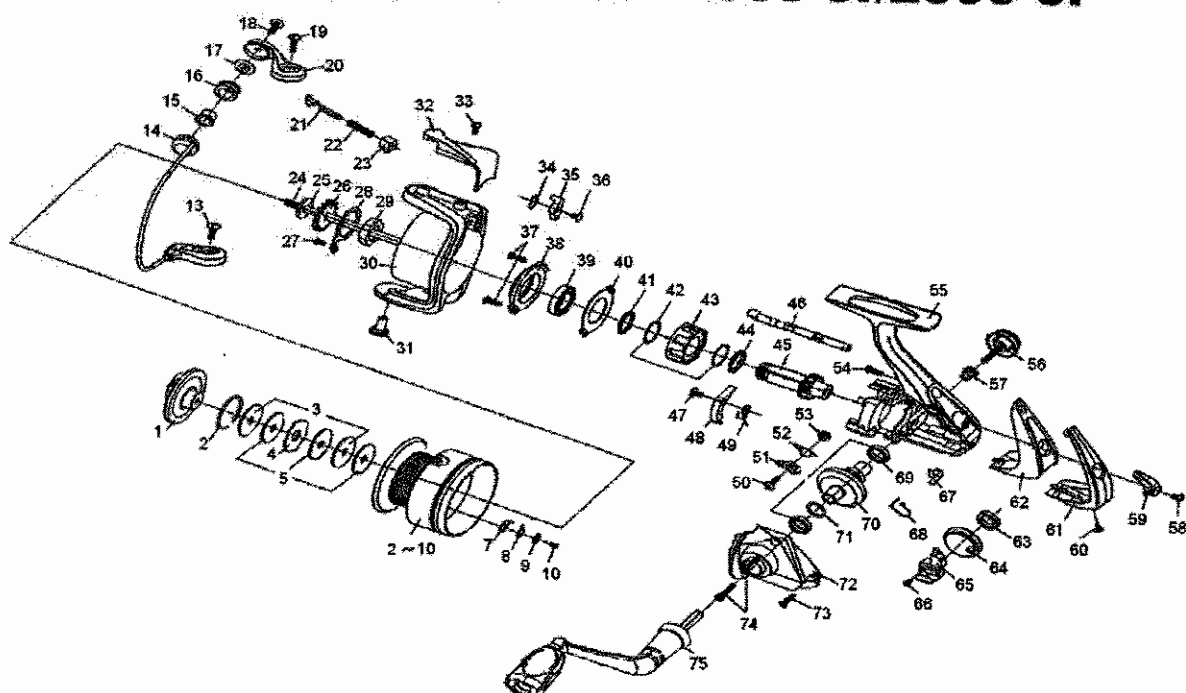

CROSSFIRE 1500-3i/2000-3i/2500-3i

Key No.	Parts No.	Parts Name
1	W50-3502	DRAG KNOB ASSY
2	W33-5901	DRAG WASHER RET
3	W33-6001	KEY WASHER
4	W33-6101	EARED WASHER
5	W33-6201	DRAG WASHER
7	W30-1901	CLICK PAWL
8	W43-9301	CLICK SPRING
9	W43-9401	CLICK SPRING WASHER
10	W33-7201	CLICK PAWL SCREW
2-10	W51-3601	SPOOL (EXTRA)
2-10	W51-3501	SPOOL
13	W33-9001	BAIL HOLDER SCREW
14	W43-9501	BAIL
15	W34-5201	LINE ROLLER BUSHING
16	W33-8101	LINE ROLLER
17	W33-8201	LINE ROLLER COLLAR
18	W33-8301	LINE ROLLER SCREW
19	W33-8401	BAIL ARM SCREW
20	W51-3701	BAIL ARM
21	W33-8701	BAIL SPRING SHAFT
22	W33-8801	BAIL SPRING
23	W33-8901	BAIL SPRING HOLDER
24	W43-9701	MAIN SHAFT
25	W33-9301	SPOOL WASHER
26	W33-9401	CLICK GEAR
27	W33-9101	ROTOR NUT HOLD PLT SCREW
28	W33-9501	ROTOR NUT HOLD PLT
29	W33-9601	ROTOR NUT
30	W51-3901	ROTOR
31	W34-0201	BAIL HOLDER NUT
32	W34-0301	BAIL SPRING COVER
33	W34-0401	BAIL SPRING COVER SCREW
34	W34-0501	BAIL TRIP LEVER SPRING
35	W34-0601	BAIL TRIP LEVER
36	W43-9901	BAIL TRIP LEVER SCREW
37	W34-0801	BEARING RET SCREW
38	W44-0001	BEARING RET A
39	W44-0110	BALL BEARING A
40	W34-1101	BEARING RET B
41	W34-1201	BEARING RET COLLAR
42	W34-1501	ROLLER CLUTCH WASHER
43	W34-1401	ROLLER CLUTCH
44	W34-1601	ROLLER CLUTCH COLLAR
45	W46-8901	PINION GEAR
46	W44-0301	A/R CAM
47	W30-2301	A/R PAWL B SCREW
48	W34-4501	A/R PAWL B
49	W34-4401	A/R PAWL SPRING B
50	W34-4301	A/R PAWL A SCREW
51	W44-0401	A/R PAWL A
52	W50-4401	A/R PAWL SPRING A