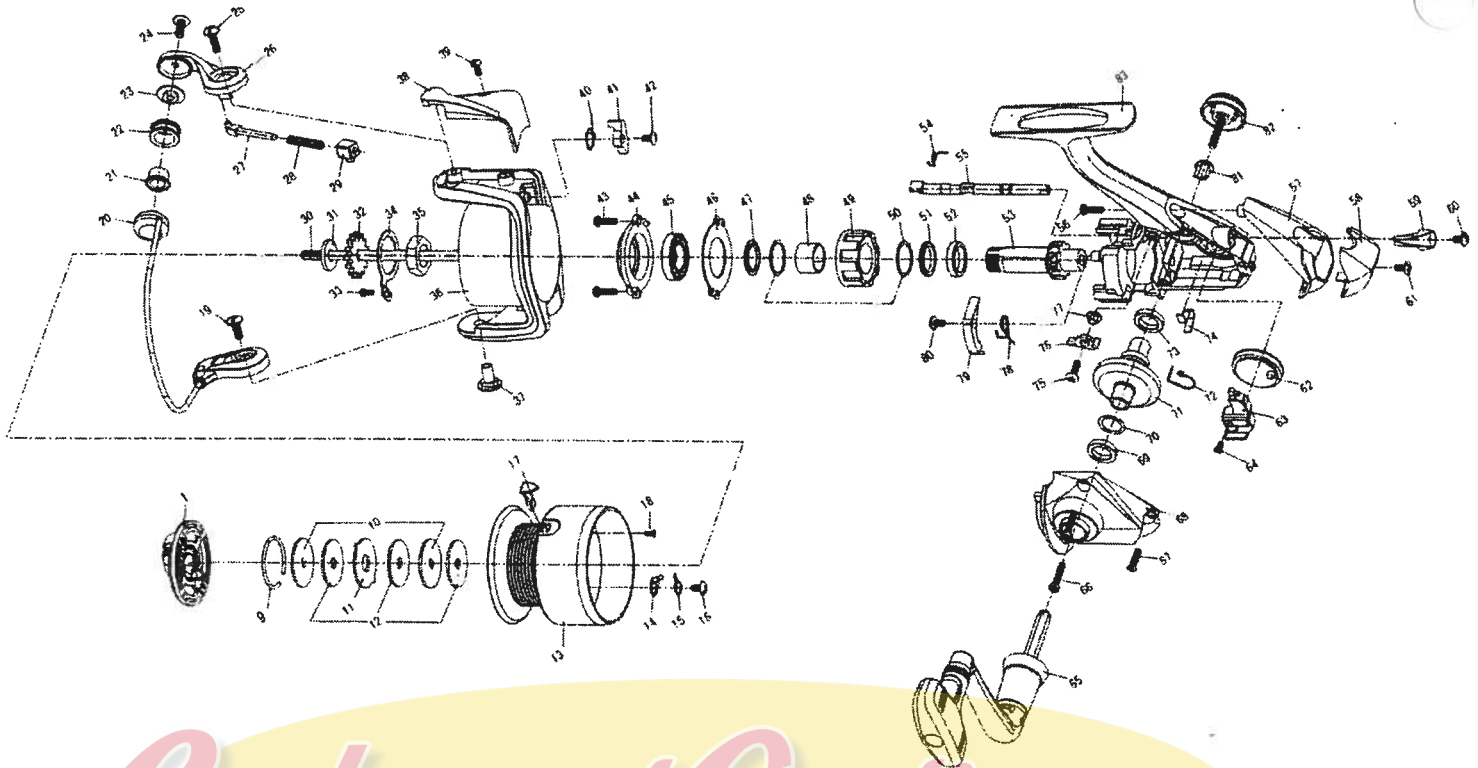

**CROSSFIRE 1500i / 2500i**

Key No.	Parts No.	Parts Name
1	W33-5803	DRAG KNOB ASSY
9	W33-5901	DRAG WASHER RET
10	W33-6001	KEY WASHER
11	W33-6101	EARED WASHER
12	W33-6201	DRAG WASHER
14	W30-1901	CLICK PAWL
15	W30-2101	CLICK SPRING
16	W33-7201	CLICK PAWL SCREW
17	W33-7301	LINE HOLDER
18	W33-7401	LINE HOLDER SCREW
9-18	W33-7503	SPOOL
9-18	W33-7513	SPOOL (EXTRA)
19	W33-9001	BAIL HOLDER SCREW
20	W33-7907	BAIL
21	W34-5201	LINE ROLLER BUSHING
22	W33-8101	LINE ROLLER
23	W33-8201	LINE ROLLER COLLAR
24	W33-8301	LINE ROLLER SCREW
25	W33-8401	BAIL ARM SCREW
26	W33-8503	BAIL ARM
27	W33-8701	BAIL SPRING SHAFT
28	W33-8801	BAIL SPRING
29	W33-8901	BAIL SPRING HOLDER
30	W33-9201	MAIN SHAFT
31	W33-9301	MAIN SHAFT WASHER
32	W33-9401	CLICK GEAR
33	W33-9101	ROTOR NUT HOLD PLT SCREW
34	W33-9501	ROTOR NUT HOLD PLT
35	W33-9601	ROTOR NUT
36	W34-0107	ROTOR
37	W34-0201	BAIL HOLDER NUT
38	W34-0304	BAIL SPRING COVER
39	W34-0401	BAIL SPRING COVER SCREW
40	W34-0501	BAIL TRIP LEVER SPRING
41	W34-0601	BAIL TRIP LEVER
42	W34-0701	BAIL TRIP LEVER SCREW
43	W34-0801	BEARING RET SCREW
44	W34-0901	BEARING RET A
45	W34-1001	BALL BEARING
46	W34-1101	BEARING RET B
47	W34-1201	COLLAR A
48	W34-1301	SPACING SLEEVE
49	W34-1401	ROLLER CLUTCH
50	W34-1501	ROLLER CLUTCH WASHER
51	W34-1601	COLLAR B
52	W34-5401	BUSHING
53	W34-1803	PINION GEAR