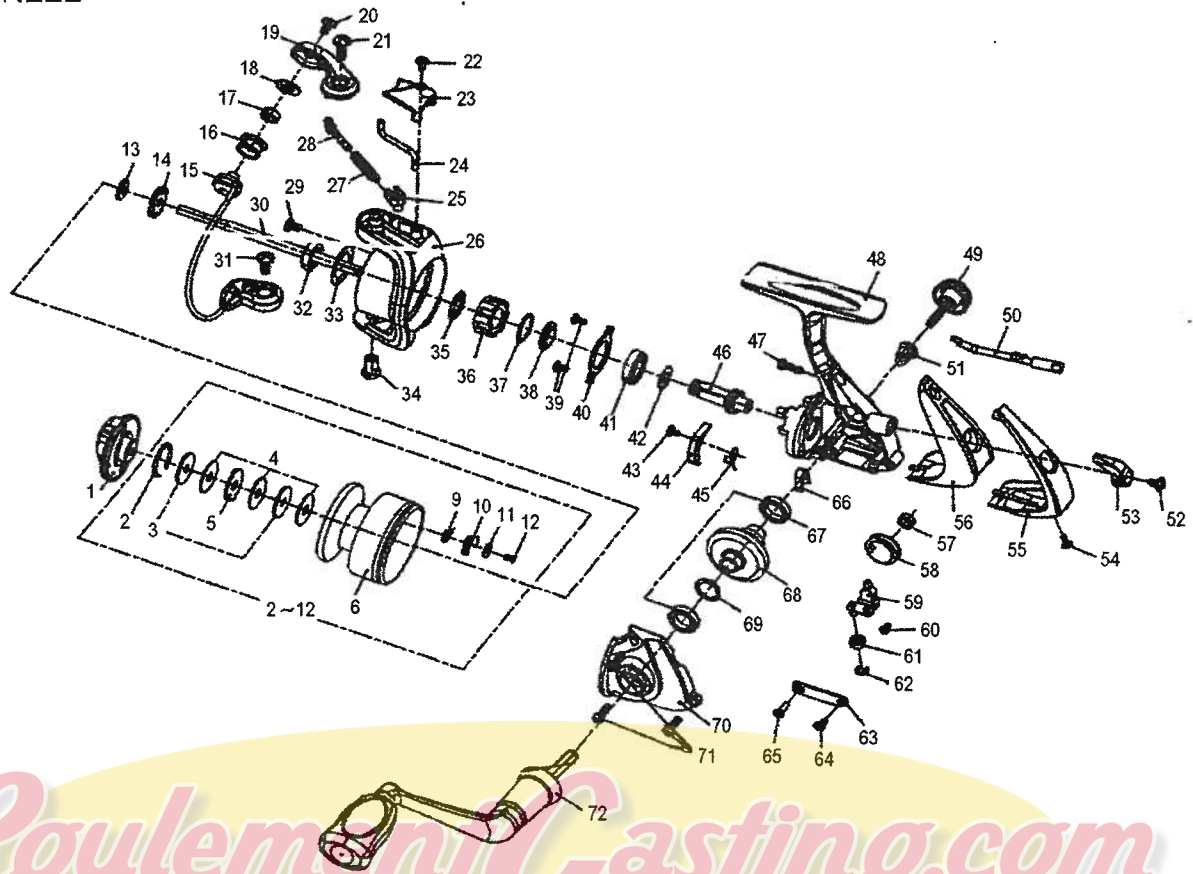

CROSSFIRE 1000-3i

Roulement Casting.com

Key No.	Parts No.	Parts Name	Key No.	Parts No.	Parts Name
1	W44-4001	DRAG KNOB ASSY	38	W44-8101	BEARING RET COLLAR
2	W44-4401	DRAG WASHER RET	39	W44-8201	BEARING RET SCREW
3	W44-4501	KEY WASHER	40	W44-8301	BEARING RET
4	W44-4601	DRAG WASHER	41	W44-8401	BALL BEARING A
5	W44-4701	EARED WASHER	42	W44-8501	PINION WASHER
9	W44-5101	CLICK PAWL SPRING	43	W44-8601	A/R PAWL SCREW
10	W44-5201	CLICK PAWL	44	W44-8701	A/R PAWL
11	W44-5301	CLICK PAWL WASHER	45	W44-8801	A/R PAWL SPRING
12	W44-5401	CLICK PAWL SCREW	46	W52-0401	PINION GEAR
2-12	W51-9901	SPOOL	47	W44-9001	REAR COVER A SCREW
2-12	W52-0001	SPOOL (EXTRA)	48	W52-0501	BODY
13	W44-5501	SPOOL WASHER	49	W44-9201	HANDLE SCREW
14	W44-5601	CLICK GEAR	50	W44-9301	A/R CAM
15	W44-5701	BAIL	51	W44-9401	HANDLE COLLAR
16	W44-5801	LINE ROLLER	52	W44-9501	A/R LEVER SCREW
17	W52-0101	LINE ROLLER BUSHING	53	W44-9601	A/R LEVER
18	W44-6001	LINE ROLLER COLLAR	54	W44-9701	REAR COVER B SCREW
19	W52-0201	BAIL ARM	55	W45-2301	REAR COVER B
20	W44-6201	LINE ROLLER SCREW	56	W45-2401	REAR COVER A
21	W44-6301	BAIL ARM SCREW	57	W45-0001	OSC GEAR COLLAR
22	W44-6401	BAIL SPRING COVER SCREW	58	W45-0101	OSC GEAR
23	W44-6601	BAIL SPRING COVER	59	W45-0201	OSC SLIDER
24	W44-6701	TRIP LINK	60	W45-0301	OSC SLIDER SCREW
25	W44-6801	BAIL SPRING HOLDER	61	W45-0401	OSC SLIDER BUSHING
26	W52-0301	ROTOR	62	W45-0501	OSC SLIDER WASHER
27	W44-7001	BAIL SPRING	63	W45-0601	OSC SLIDER COVER
28	W44-7101	BAIL SPRING SHAFT	64	W45-0701	OSC SLIDER COVER SCREW A
29	W44-7201	ROTOR NUT LOCK SCREW	65	W45-0801	OSC SLIDER COVER SCREW B
30	W44-7301	MAIN SHAFT	66	W45-0901	A/R CAM SPRING
31	W44-7401	BAIL HOLDER SCREW	67	W45-1001	BALL BEARING B
32	W44-7501	ROTOR NUT	68	W45-1101	DRIVE GEAR
33	W44-7601	ROTOR NUT WASHER	69	W45-1201	DRIVE GEAR WASHER
34	W44-7701	BAIL HOLDER NUT	70	W52-0601	SIDE COVER
35	W44-7801	ROLLER CLUTCH COLLAR	71	W45-1401	SIDE COVER SCREW
36	W44-7901	ROLLER CLUTCH	72	W52-0701	HANDLE
37	W44-8001	ROLLER CLUTCH WASHER			