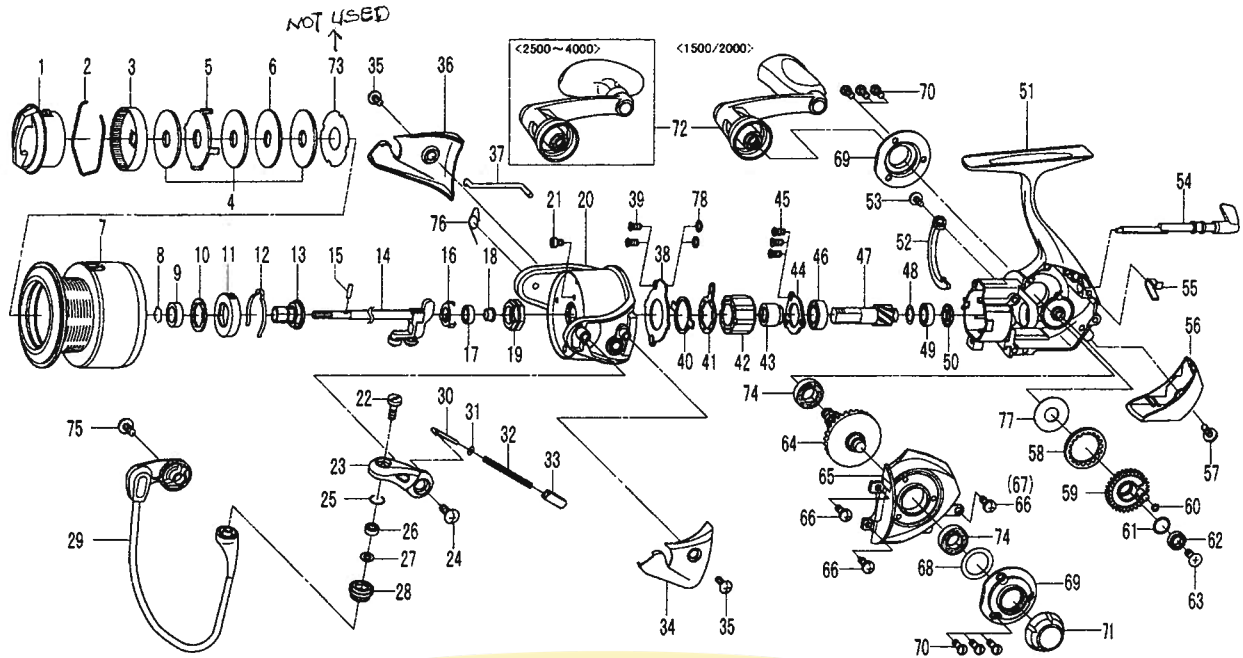

# Certate 3000

Key No.	Parts No.	Parts Name	Key No.	Parts No.	Parts Name
1	G46-9901	DRAG KNOB	39	G55-7101	BEARING RET C SCREW
2	F71-0001	DRAG WASHER RET	40	G46-5401	CLUTCH CAM RET
3	F89-5304	DRAG KNOB CLICK PLT	41	F89-6801	CLUTCH CAM
4	F69-1001	DRAG WASHER	42	G22-0603	ROLLER CLUTCH
5	F62-7301	EARED WASHER	43	G46-7501	SPACING SLEEVE
6	F62-7201	KEY WASHER	44	G46-7401	BEARING RET C
2-7	G50-9301	SPOOL	38	G46-7601	BEARING RET B
8	G47-2401	SPOOL RET	45	E13-4509	BEARING RET B SCREW
9	G09-5801	SPOOL COLLAR	46	G53-5101	BALL BEARING C
10	F62-5500	SPOOL WASHER	47&64	Z01-7332	PINION, DRIVE GEAR SET
11	G47-2201	CLICK LEAF SPRING HOLDER	48	G57-2501	PINION WASHER
12	F70-4901	SPOOL CLICK LEAF SPRING	49	G46-7101	BALL BEARING D
13	G50-9001	SPOOL METAL	50	G50-7601	BALL BEARING COLLAR B
14	G50-7301	MAIN SHAFT	51	G50-6501	BODY
15	G37-5001	PIN	52	G47-2001	A/R PLT
16	G47-1501	BEARING RET A	53	G40-0101	A/R PLT SCREW
17	G46-6201	BALL BEARING A	54	G46-5602	A/R LEVER
18	G50-8901	BALL BEARING COLLAR A	55	G46-5501	A/R CAM SPRING
19	G47-1301	ROTOR NUT	56	G50-8201	REAR COVER
20	G50-8301	ROTOR	57	F89-2701	REAR COVER SCREW
21	E49-2001	ROTOR NUT LOCK SCREW	58	G50-7201	O RING B
22	F92-1702	LINE ROLLER SCREW	59	G50-6801	OSC GEAR
23	F89-2227	BAIL ARM	60	G46-6001	O RING C
24	351-7701	BAIL ARM SCREW	61	G46-6100	OSC GEAR WASHER A
25	G47-1101	O RING A	62	G46-6202	BALL BEARING E
26	G28-1601	BALL BEARING B	63	G46-6301	OSC GEAR SCREW
27	F89-7101	LINE ROLLER WASHER	65	G50-8101	SIDE COVER
28	G47-0901	LINE ROLLER	66	G46-8301	SIDE COVER SCREW
29	G50-8501	BAIL	68	G46-8000	SIDE RING WASHER
30	G47-1801	BAIL SPRING SHAFT	69	G50-8001	SIDE RING
31	E31-3901	BAIL SPRING WASHER	70	F62-3304	SIDE RING SCREW
32	G47-1701	BAIL SPRING	71	G46-9401	HANDLE SCREW
33	G47-1601	BAIL SPRING HOLDER	72	G50-9101	HANDLE
34	G50-8401	BAIL SPRING COVER	74	G46-7302	BALL BEARING F
35	G33-2702	BAIL SPRING COVER SCREW	75	351-7701	BAIL HOLDER SCREW
36	G50-8801	BAIL HOLDER COVER	76	G58-5501	BAIL HOLDER SPRING
37	G50-8701	BAIL TRIP LEVER	77	G59-4901	OSC GEAR WASHER B