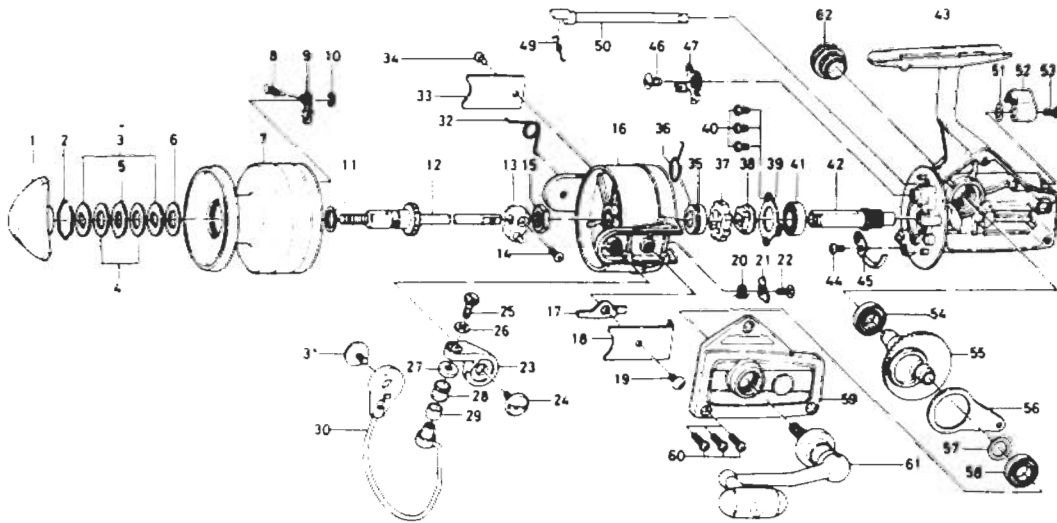

SPINNING REEL

BLACK GOLD BG-60 & BG-60SC

**SPECIAL PARTS FOR GS-60SC
6-280-9702**

RATCHET

Key No.	Parts No.	Parts Name	Key No.	Parts No.	Parts Name
1	000-8241	Drag knob	32	B21-1801	Bail spring
2	170-4511	Drag washer retainer	33	B01-4002	Bail spring cover
3	376-0101	Drag D washer	34	351-6101	Bail spring cover screw
4	372-6504	Disc washer	35	502-1301	Spring holder
5	375-5401	Drag A washer	36	145-2901	Anti-reverse claw spring
6	372-3004	Drag washer A	37	B10-0801	Ratchet
7	734-8003	Spool	38	636-6711	Click gear
8	145-2101	Spool click claw spring	39	050-5101	Ball bearing ret. washer
9	B07-8201	Spool click claw	40	351-6601	Ball bearing ret. washer screw
10	320-1402	Spool click claw retainer	41	635-5001	Ball bearing
11	372-9601	Spool washer	42	403-3301	Pinion gear
12	711-5802	Main shaft	43	B31-8901	Body
13	637-4111	Oscillating support	44	351-6601	Cam kick plate screw
14	351-8901	Oscillating slider screw	45	B22-9901	Cam kick plate
15	B10-5701	Rotor nut	46	352-1102	Anti-reverse claw screw
16	202-1903	Rotor	47	B24-1601	Anti-reverse claw
17	571-1201	Bail kick lever	49	144-0321	Anti-reverse cam spring
18	041-9202	Bail kick lever cover	50	B15-6402	Anti-reverse cam
19	351-7701	Bail kick lever cover screw	51	373-2700	Anti-reverse lever washer
20	145-3001	Bail kick cam spring	52	541-7301	Anti-reverse lever
21	571-1101	Bail kick cam	53	352-2501	Anti-reverse lever screw
22	353-8201	Bail kick cam screw	54	636-6011	Ball bearing
23	231-3501	Arm lever	55	414-2901	Drive gear
24	363-5201	Arm lever screw	56	481-2701	Oscillating slider
25	363-3111	Bail screw	57	371-2800	Drive gear washer
26	375-1101	Bail washer	58	636-6011	Ball bearing
27	501-2001	Roller collar	59	B31-9201	Body cover
28	250-4501	Line roller	60	351-5901	Body cover screw
29	502-1401	Roller metal	61	B36-8801	Handle
30	725-8702	Bail	62	363-4702	Handle screw cap
31	363-5201	Bail holder screw			