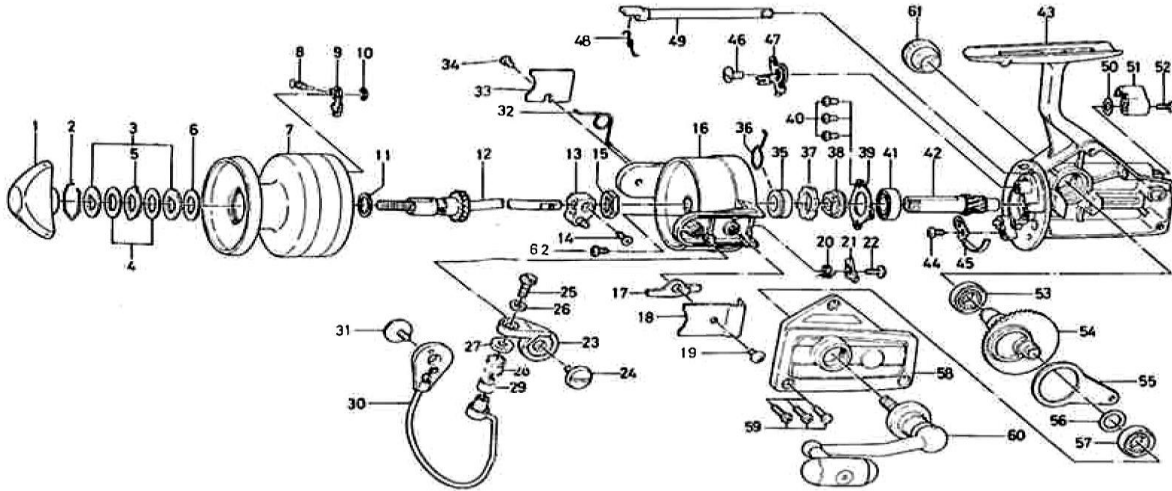

# SPINNING REEL

# BG-30

Please order by parts number, not key number  
 Veuillez indiquer le numéro de la pièce (Non "Key" No.)

Key No.	Part No.	Part Name	Key No.	Part No.	Part Name
1	740-4501	DRAG KNOB	32	E34-4501	BAIL SPRING
2	171-7701	DRAG WASHER RET	33	041-8802	BAIL SPRING COVER
3	376-4001	DRAG D WASHER	34	351-6101	BAIL SPRING COVER SCREW
4	375-7802	DISC WASHER	35	502-1301	SPRING HOLDER
5	375-8002	DRAG A WASHER	36	145-2901	A/R CLAW SPRING
6	375-7802	DRAG WASHER A	37	280-9501	RATCHET
2-10	734-7702	SPOOL ASSEMBLY	38	636-6711	CLICK GEAR
8	145-2101	SPOOL CLICK CLAW SPRING	39	635-9901	BAIL BEARING RET WASHER
9	B07-8201	SPOOL CLICK CLAW	40	351-6601	BALL BEARING RET WASHER SCREW
10	320-1402	SPOOL CLICK CLAW RET	41	635-4801	BALL BEARING
11	376-3901	SPOOL WASHER	42	403-2801	PINION GEAR
12	711-5702	MAIN SHAFT	43	E54-1402	BODY
13	637-3001	OSC SUPPORT	44	351-6601	CAM KICK PLATE SCREW
14	351-8901	OSC SLIDER SCREW	45	B22-9901	CAM KICK PLATE
15	B10-5701	ROTOR NUT	46	352-1102	A/R CLAW SCREW
16	202-1802	ROTOR	47	B33-5601	A/R CLAW
17	571-1001	BIAL KICK LEVER	48	144-0321	A/R CAM SPRING
18	B14-1802	BAIL KICK LEVER COVER	49	B15-6403	A/R CAM
19	351-7701	BAIL KICK LEVER COVER SCREW	50	373-2700	A/R LEVER WASHER
20	145-0701	BAIL KICK CAM SPRING	51	541-7301	A/R LEVER
21	571-1301	BAIL KICK CAM	52	352-2501	A/R LEVER SCREW
22	351-4701	BAIL KICK CAM SCREW	53	G42-6401	BALL BEARING
23	231-3501	ARM LEVER	54	414-2302	DRIVE GEAR
24	363-5201	ARM LEVER SCREW	55	481-2401	OSC SLIDER
25	363-3111	BAIL SCREW	56	371-2800	DRIVE GEAR WASHER
26	375-1101	BAIL WASHER	57	B54-6001	BALL BEARING
27	501-2001	ROLLER COLLAR	58	B31-9902	BODY COVER
28	250-4501	LINE ROLLER	59	351-5901	BODY COVER SCREW
29	502-1401	ROLLER METAL	60	B71-3501	HANDLE
30	725-8802	BAIL	61	363-4702	HANDLE SCREW CAP
31	363-5201	BAIL HOLDER SCREW	62	G54-7101	ROTOR NUT RETAINING SCREW