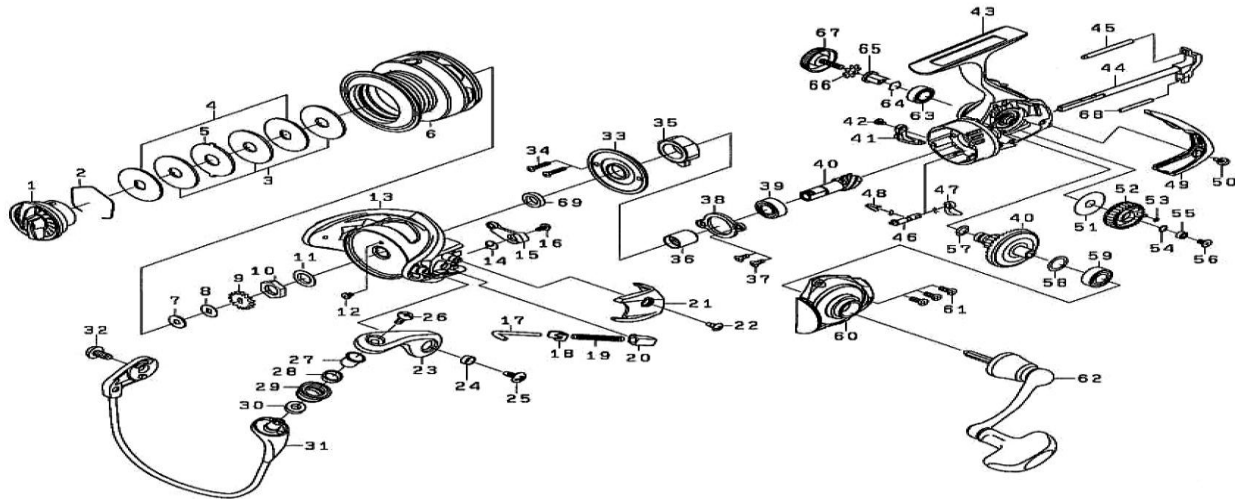

SPINNING REEL

LEGALIS 3500H-4000H

Please order by parts number, not key number
 Veuillez indiquer le numéro de la pièce (Non "Key" No.)

Key No.	Part No.	Part Name	Key No.	Part No.	Part Name
1	J11-3701	DRAG KNOB	38	J02-0801	BEARING RETAINER(A)
2	F88-4001	DRAG WASHER RETAINER	39	G52-2802	BALL BEARING(A)
3	F69-1001	DRAG WASHER	40	Z02-1606	PINION +DRIVE GEAR UNIT
4	G70-0601	KEY WASHER	41	J02-1001	BAIL TRIP PLATE
5	G70-0701	EARED WASHER	42	G94-0402	SCREW (I)
2-6	J11-3401	SPOOL ASSEMBLY	43	J11-3001	BODY
7	E39-8000	WASHER (A)	44	J02-0601	MAIN SHAFT
8	E46-7101	WASHER (B)	45	H61-4301	STABILIZER BAR(A)
9	G83-9301	CLICK GEAR	46	J02-0501	ANTI-REVERSE CAM
10	J02-1601	ROTOR NUT	47	H59-5401	ANTI-REVERSE LEVER
11	G64-5603	WASHER (C)	48	H69-7801	ANTI-REVERSE CAM SPRING
12	H02-2701	SCREW(A)	49	J02-1501	REAR COVER
13	H99-4308	ROTOR	50	J00-1801	SCREW(J)
14	H41-3601	BAIL TRIP LEVER SPRING	51	G64-4201	WASHER (D)
15	H99-4401	BAIL TRIP LEVER	52	G64-4302	OSCILLATING GEAR
16	H41-7701	SCREW(B)	53	B85-3101	"O" RING (A)
17	H64-0601	BAIL SPRING SHAFT	54	G52-2100	WASHER (E)
18	H57-6101	BAIL SPRING PLATE	55	G46-7105	BALL BEARING(B)
19	J08-4301	BAIL SPRING	56	H27-2202	SCREW(K)
20	J08-9401	BAIL SPRING HOLDER	57	G64-5301	"O" RING (B)
21	H99-4601	COVER(A)	58	373-7800	WASHER (F)
22	G27-0801	SCREW(C)	59	G52-3405	BALL BEARING(C)
23	H72-8912	BAIL ARM	60	J11-3201	SIDE COVER
24	H96-2401	COLLAR (A)	61	G33-2904	SCREW (L)
25	G20-5001	SCREW(D)	62	J11-3301	HANDLE ASSEMBLY
26	G19-5602	SCREW(E)	63	B86-1704	BALL BEARING(D)
27	G19-5501	COLLAR (B)	64	G52-5101	BEARING RETAINER(B)
28	G22-0701	COLLAR (C)	65	F72-1202	COLLAR (E)
29	J08-9901	LINE ROLLER	66	160-8101	WASHER (G)
30	G87-4201	COLLAR (D)	67	H64-1803	HANDLE SCREW
31	H98-5301	BAIL ASSEMBLY	68	J08-4803	STABILIZER BAR(B)
32	G20-5001	SCREW(F)	69	H64-0301	COLLAR (F)
33	J02-1401	COVER(B)			
34	J00-1601	SCREW(G)			
35	J01-5701	ROLLER CLUTCH			
36	J02-1301	SPACING SLEEVE			
37	J00-0901	SCREW(H)			