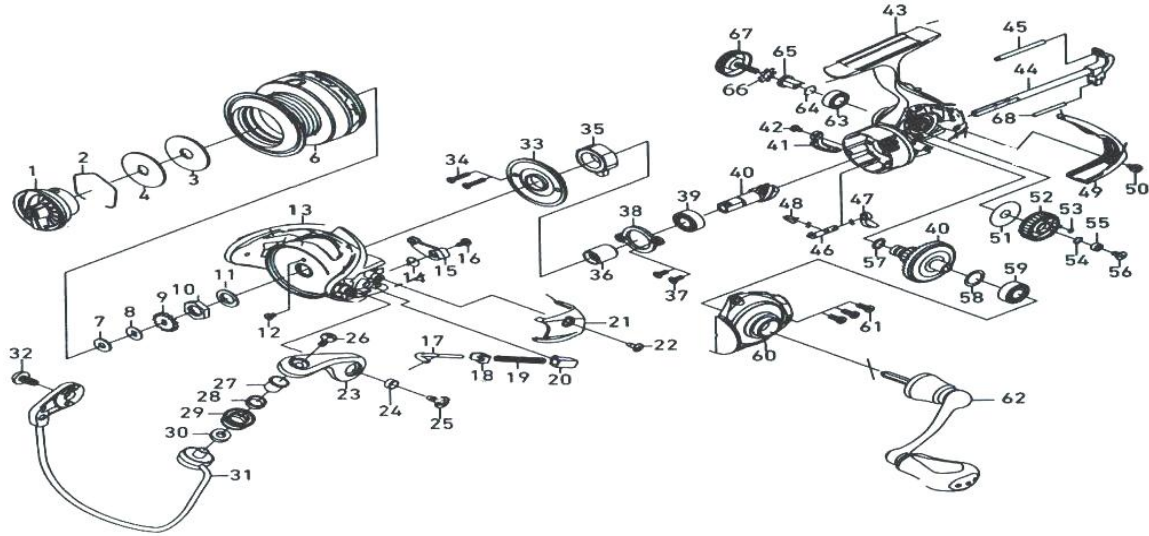

SPINNING REEL

LEGALIS 3000H

Please order by parts number, not key number
 Veuillez indiquer le numéro de la pièce (Non "Key" No.)

Key No.	Part No.	Part Name	Key No.	Part No.	Part Name
1	J11-2101	DRAG KNOB	35	H99-2901	ROLLER CLUTCH
2	F88-4001	DRAG WASHER RETAINER	36	J00-1401	SPACING SLEEVE
3	F69-1001	DRAG WASHER	37	J00-0901	SCREW(H)
4	G70-0601	KEY WASHER	38	H41-1501	BEARING RETAINER(A)
5	G70-0701	EARED WASHER	39	G53-5104	BALL BEARING(A)
2-6	J11-2701	SPOOL ASSEMBLY	40	Z02-1570	PINION +DRIVE GEAR UNIT
7	E39-8000	WASHER (A)	41	J00-1101	BAIL TRIP PLATE
8	E46-7101	WASHER (B)	42	G94-0402	SCREW (I)
9	G83-9301	CLICK GEAR	43	J11-2201	BODY
10	J00-1901	ROTOR NUT	44	J01-2801	MAIN SHAFT
11	371-2824	WASHER (C)	45	H61-4301	STABILIZER BAR(A)
12	H02-2701	SCREW(A)	46	H59-5501	ANTI-REVERSE CAM
13	H98-6308	ROTOR	47	H59-5401	ANTI-REVERSE LEVER
14	H41-3601	BAIL TRIP LEVER SPRING	48	H69-7801	ANTI-REVERSE CAM SPRING
15	J07-2301	BAIL TRIP LEVER	49	J01-3501	REAR COVER
16	H41-7701	SCREW(B)	50	J00-1801	SCREW(J)
17	H57-2001	BAIL SPRING SHAFT	51	H59-5701	WASHER (D)
18	H57-6101	BAIL SPRING PLATE	52	H61-3901	OSCILLATING GEAR
19	J08-9301	BAIL SPRING	53	G46-6001	"O" RING (A)
20	J08-9401	BAIL SPRING HOLDER	54	H12-9200	WASHER (E)
21	H98-6401	COVER(A)	55	G46-9005	BALL BEARING(B)
22	G27-0801	SCREW(C)	56	G94-0402	SCREW(K)
23	H72-8912	BAIL ARM	57	G67-0501	"O" RING (B)
24	H96-2401	COLLAR (A)	58	375-8500	WASHER (F)
25	G20-5001	SCREW(D)	59	G46-7302	BALL BEARING(C)
26	G19-5602	SCREW(E)	60	J11-2501	SIDE COVER
27	G19-5501	COLLAR (B)	61	G33-2904	SCREW (L)
28	G22-0701	COLLAR (C)	62	J11-2601	HANDLE ASSEMBLY
29	J08-9901	LINE ROLLER	63	G52-2703	BALL BEARING(D)
30	G87-4201	COLLAR (D)	64	G47-2401	BEARING RETAINER(B)
31	H98-5001	BAIL ASSEMBLY	65	F72-1001	COLLAR (E)
32	G20-5001	SCREW(F)	66	160-8101	WASHER (G)
33	J01-3401	COVER(B)	67	H61-3303	HANDLE SCREW
34	J00-1601	SCREW(G)	68	J08-4802	STABILIZER BAR(B)