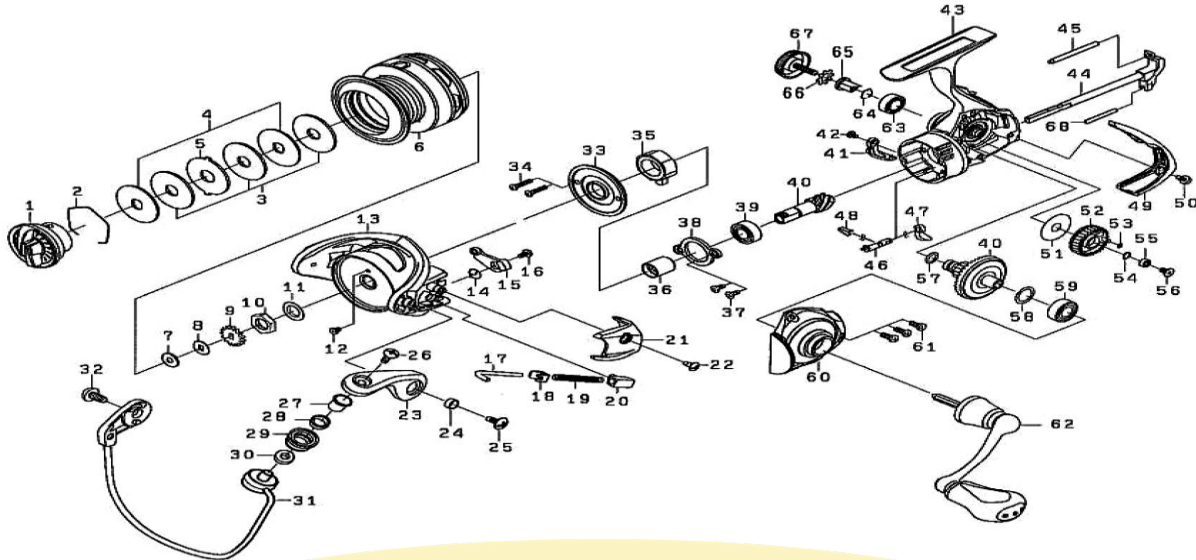

SPINNING REEL

LEGALIS 2500SH

Please order by parts number, not key number
 Veuillez indiquer le numéro de la pièce (Non "Key" No.)

Key No.	Part No.	Part Name	Key No.	Part No.	Part Name
1	J11-2101	DRAG KNOB	35	H99-2901	ROLLER CLUTCH
2	F88-4001	DRAG WASHER RETAINER	36	J00-1401	SPACING SLEEVE
3	F69-1001	DRAG WASHER	37	J00-0901	SCREW(H)
4	G70-0601	KEY WASHER	38	H44-2201	BEARING RETAINER(A)
5	G70-0701	EARED WASHER	39	G4-67302	BALL BEARING(A)
2-6	J11-1801	SPOOL ASSEMBLY	40	Z02-1510	PINION +DRIVE GEAR UNIT
7	E39-8000	WASHER (A)	41	J00-1101	BAIL TRIP PLATE
8	E46-7101	WASHER (B)	42	G94-0402	SCREW (I)
9	G83-9301	CLICK GEAR	43	J11-0601	BODY
10	J00-1901	ROTOR NUT	44	J00-0701	MAIN SHAFT
11	371-2824	WASHER (C)	45	H61-4301	STABILIZER BAR(A)
12	H02-2701	SCREW(A)	46	H59-5501	ANTI-REVERSE CAM
13	H96-0010	ROTOR	47	H59-5401	ANTI-REVERSE LEVER
14	H41-3601	BAIL TRIP LEVER SPRING	48	H69-7801	ANTI-REVERSE CAM SPRING
15	J03-8501	BAIL TRIP LEVER	49	J00-1701	REAR COVER
16	H41-7701	SCREW(B)	50	J00-1801	SCREW(J)
17	H41-4101	BAIL SPRING SHAFT	51	H59-5701	WASHER (D)
18	H57-6101	BAIL SPRING PLATE	52	H72-7901	OSCILLATING GEAR
19	H54-5701	BAIL SPRING	53	H77-0601	"O" RING (A)
20	H41-4301	BAIL SPRING HOLDER	54	H12-9200	WASHER (E)
21	H96-0201	COVER(A)	55	G46-9005	BALL BEARING(B)
22	G27-0801	SCREW(C)	56	G94-0402	SCREW(K)
23	H72-8912	BAIL ARM	57	G67-0501	"O" RING (B)
24	H96-2401	COLLAR (A)	58	375-8500	WASHER (F)
25	G20-5001	SCREW(D)	59	G46-7302	BALL BEARING(C)
26	G19-5602	SCREW(E)	60	J11-0801	SIDE COVER
27	G19-5501	COLLAR (B)	61	G33-2904	SCREW (L)
28	G22-0701	COLLAR (C)	62	J11-1701	HANDLE ASSEMBLY
29	J08-9901	LINE ROLLER	63	G52-2703	BALL BEARING(D)
30	G87-4201	COLLAR (D)	64	G47-2401	BEARING RETAINER(B)
31	H98-4401	BAIL ASSEMBLY	65	F72-1001	COLLAR (E)
32	G20-5001	SCREW(F)	66	160-8101	WASHER (G)
33	J00-1501	COVER(B)	67	H61-3303	HANDLE SCREW
34	J00-1601	SCREW(G)	68	J08-4801	STABILIZER BAR(B)