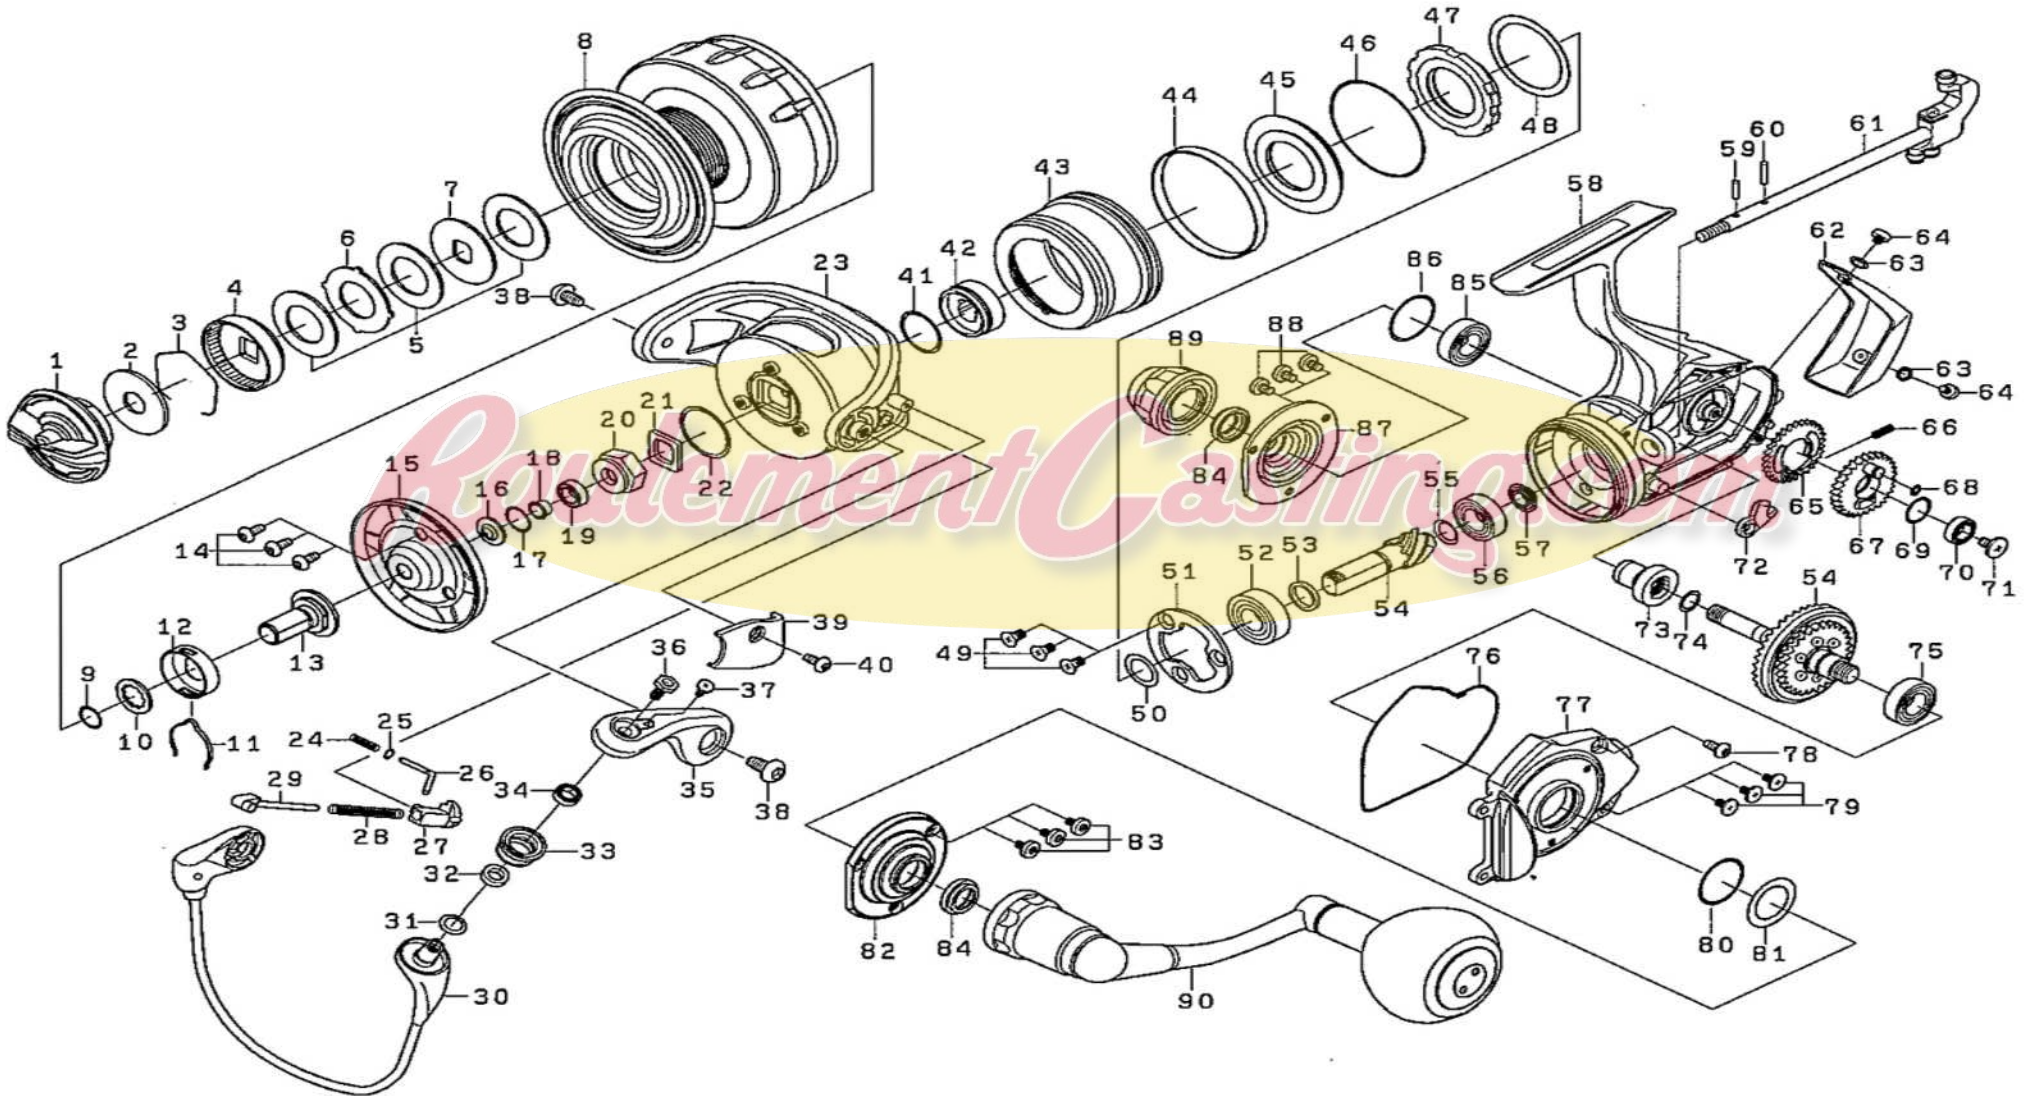

2016 CATALINA 5000H

2016 CATALINA 5000H

Key No.	Part Number	Description	Key No.	Part Number	Description
1	6J216702	DRAG KNOB	46	6H502601	MAGSEALED PLATE O RING
2	6H616701	DRAG KNOB WASHER	47	6F765401	ONE WAY CLUTCH
3	6F710001	DRAG KNOB RING	48	6G158101	ONE WAY CLUTCH WASHER
4	6G165603	DRAG KNOB RACHET	49	6F206902	PINION BEARING(A)PLATE SCREW
5	6H247202	ATD DRAG WASHER	50	63712829	PINION BEARING WASHER
6	6G162702	DRAG LIP WASHER	51	6H501901	PINION BEARING(A)PLATE
7	6G165902	DRAG DISK WASHER	52	66355001	PINION BALL BEARING(A)
8	6J327001	SPOOL ASSY	53	6H501801	PINION BEARING(A)COLLAR
9	6G163201	SPOOL METAL RING	54	6Z021693	PINION+DRIVE GEAR SET
10	6H505300	SPOOL WASHER	55	6G578501	PINION BALL BEARING(B)WASHER
11	6B747701	CLICK LEAR SPRING	56	6G522702	PINION BALL BEARING(B)
12	6E122301	CLICK HOLDER	57	6H501601	PINION BEARING(B)COLLAR
13	6G203803	SPOOL METAL RING	58	6J326701	BODY ASSY
14	6H503901	ROTOR COVER SCREW	59	6G224101	SPOOL METAL PIN
15	6H505101	ROTOR COVER	60	6G162801	MAIN SHAFT PIN
16	6H505001	ROTOR NUT PACKING	61	6J327201	MAIN SHAFT
17	6G522103	ROTOR NUT WASHER	62	6H771302	REAR CAP
18	6H504901	ROTOR NUT COLLAR	63	6E096505	REAR CAP SCREW WASHER
19	6G467102	ROTOR NUT BALL BEARING	64	6H798201	REAR CAP SCREW
20	6H504801	ROTOR NUT	65	6G591501	OSCILLATING GEAR(A)
21	6G392201	ROTOR NUT PLATE	66	6G157401	OSCILLATING GEAR(A)SPRING
22	6H501001	ROTOR NUT O RING	67	6H557401	OSCILLATING GEAR(B)
23	6H503202	ROTOR	68	6G213001	OSCILLATING GEAR(B)RING
24	6H503401	ROTOR BRAKE SPRING	69	6G522100	WASHER
25	6G685401	ROTOR BRAKE WASHER	70	6G467102	OSCILLATING GEAR BALL BEARING
26	6H503301	ROTOR BRAKE SHAFT	71	6H272201	OSCILLATING GEAR SCREW
27	6H503501	ARM LEVER SPRING COLLAR	72	6G159301	STOPPER
28	6H809101	ARM LEVER SPRING	73	6H500802	OSCILLATING GEAR(C)
29	6G017504	ARM LEVER SHAFT	74	6G252201	OSCILLATING GEAR(C)O RING
30	6H504001	BAIL ASSY	75	6G522802	DRIVE BALL BEARING
31	6E096500	ROLLER WASHER	76	6H502101	BODY COVER PACKING
32	6J042801	ROLLER COLLAR	77	6H502015	BODY COVER
33	6J042901	LINE ROLLER	78	6G160101	BODY COVER SCREW(A)
34	6J019302	ROLLER BALL BEARING	79	6H505201	BODY COVER SCREW(B)
35	6H503605	ARM LEVER	80	6H501001	DRIVE BALL BEARING O RING
36	6H504701	ROLLER SCREW	81	6H502200	DRIVE WASHER
37	6H842801	ROLLER LOCK SCREW	82	6J326302	DRIVE BEARING COVER(L)
38	6H503701	HOLDER SCREW	83	6G946801	DRIVE BEARING COVER SCREW
39	6H503801	ARM LEVER SPRING COVER	84	6H770901	HANDLE PACKING
40	6H503901	COVER SCREW	85	6G522802	DRIVE BALL BEARING
41	6H255001	CLUTCH RING O RING	86	6H501001	DRIVE BALL BEARING O RING
42	6H502301	CLUTCH RING O RING	87	6J326202	DRIVE BEARING COVER(R)
43	6H502905	INFINIT COVER	88	6G946801	DRIVE BEARING COVER SCREW
44	6H629701	INFINIT COVER O RING	89	6H506201	HANDLE CAP
45	6H535301	MAGSEALED PLATE	90	6J326801	HANDLE ASSY
200	63753005	HANDLE KNOB WASHER	204	6E454003	HANDLE KNOB SCREW
201	6F648301	HANDLE KNOB COLLAR	205	6H318307	HANDLE CAP COLLAR
202	6H425507	HANDLE KNOB COLLAR	206	6J327101	HANDLE KNOB CAP(WITH O RING)
203	6G466206	HANDLE KNOB BALL BEARING	207	6H100001	HANDLE KNOB CAP ORING