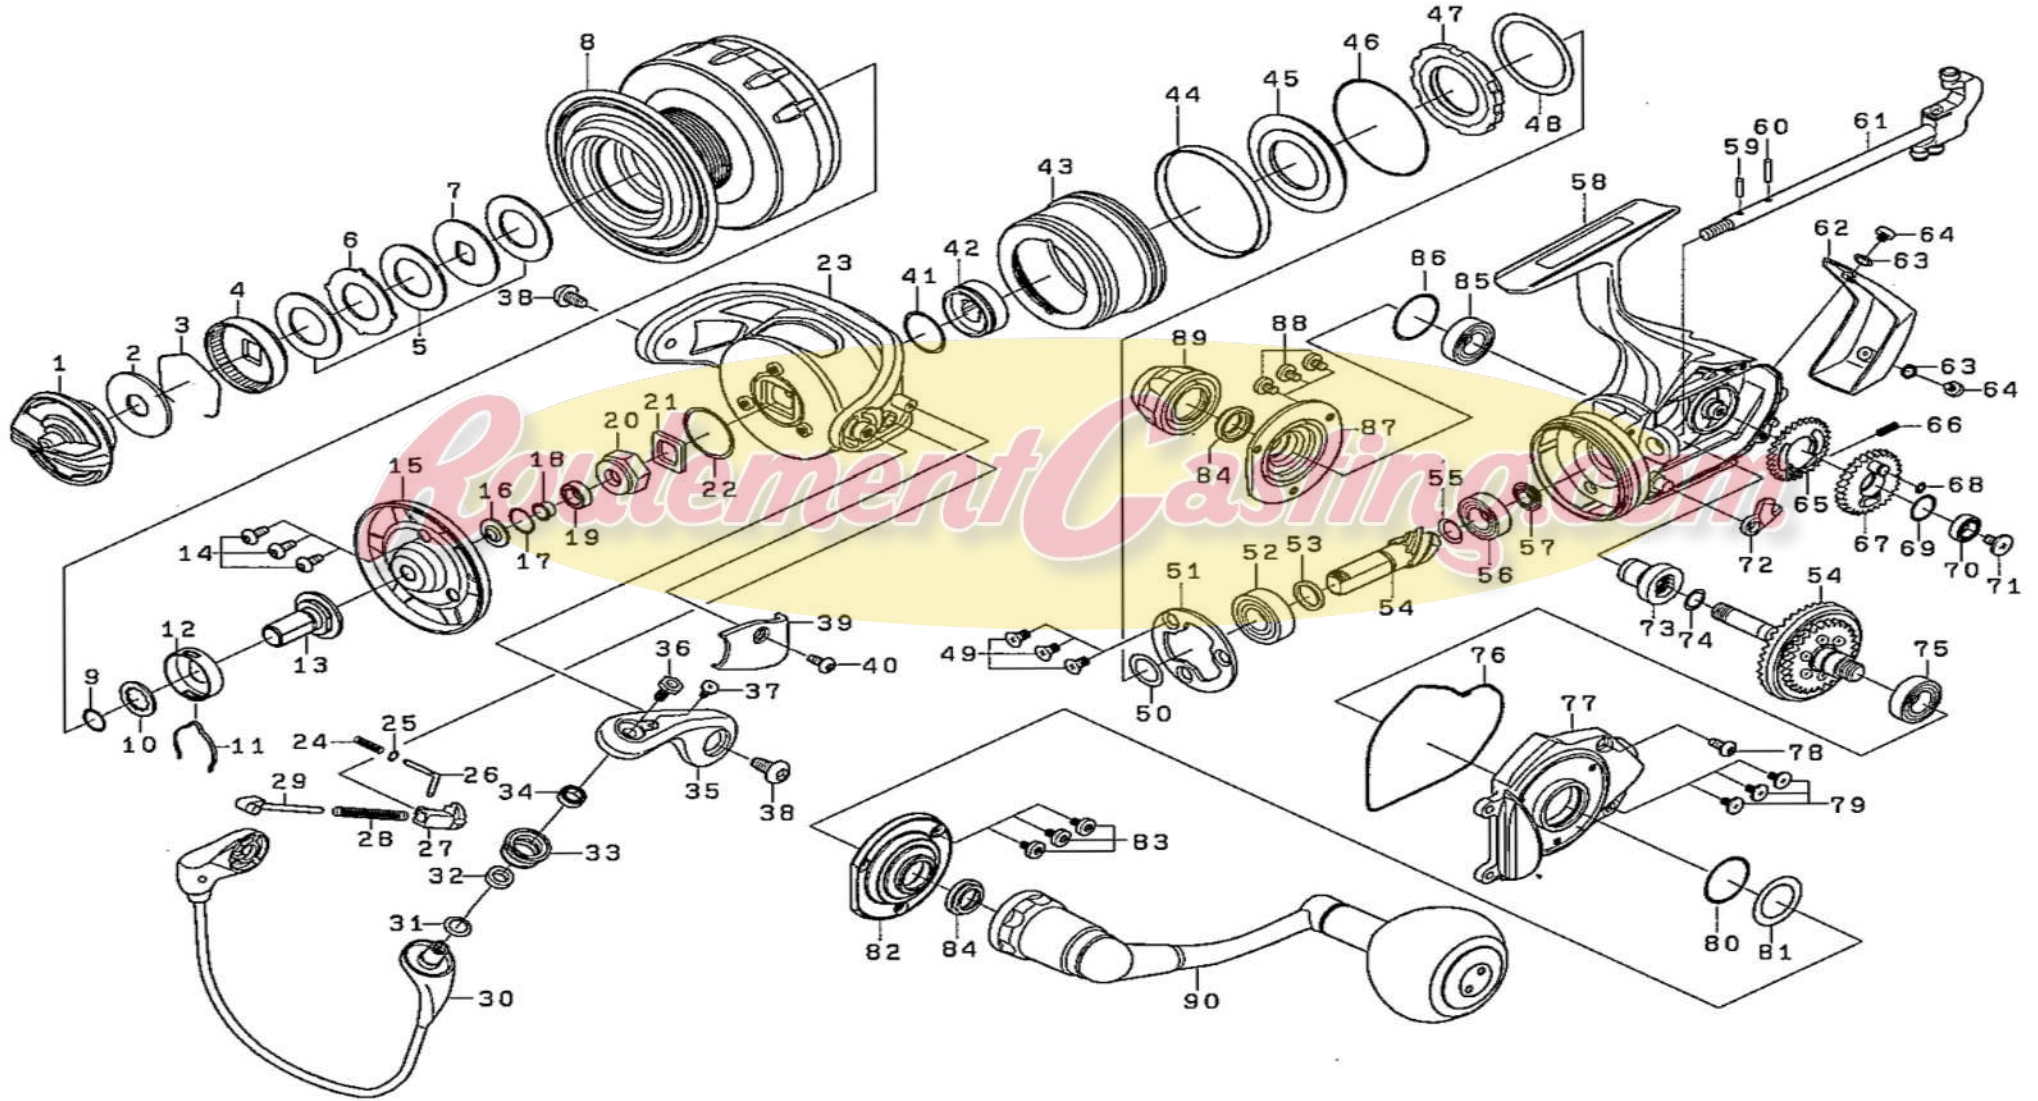

2016 CATALINA 4500H

2016 CATALINA 4500H

Key No.	Part Number	Description	Key No.	Part Number	Description
1	6J216702	DRAG KNOB	46	6H502601	MAGSEALED PLATE O RING
2	6H616701	DRAG KNOB WASHER	47	6F765401	ONE WAY CLUTCH
3	6F710001	DRAG KNOB RING	48	6G158101	ONE WAY CLUTCH WASHER
4	6G165603	DRAG KNOB RACHET	49	6F206902	PINION BEARING(A)PLATE SCREW
5	6H247202	ATD DRAG WASHER	50	63712829	PINION BEARING WASHER
6	6G162702	DRAG LIP WASHER	51	6H501901	PINION BEARING(A)PLATE
7	6G165902	DRAG DISK WASHER	52	66355001	PINION BALL BEARING(A)
8	6J330501	SPOOL ASSY(2-7)	53	6H501801	PINION BEARING(A)COLLAR
9	6G163201	SPOOL METAL RING	54	6Z021693	PINION+DRIVE GEAR SET
10	6H505300	SPOOL WASHER	55	6G578501	PINION BALL BEARING(B)WASHER
11	6B747701	CLICK LEAR SPRING	56	6G522702	PINION BALL BEARING(B)
12	6E122301	CLICK HOLDER	57	6H501601	PINION BEARING(B)COLLAR
13	6G203803	SPOOL METAL RING	58	6J326701	BODY ASSY
14	6H503901	ROTOR COVER SCREW	59	6G224101	SPOOL METAL PIN
15	6H505101	ROTOR COVER	60	6G162801	MAIN SHAFT PIN
16	6H505001	ROTOR NUT PACKING	61	6J327201	MAIN SHAFT
17	6G522103	ROTOR NUT WASHER	62	6H771302	REAR CAP
18	6H504901	ROTOR NUT COLLAR	63	6E096505	REAR CAP SCREW(?)WASHER
19	6G467102	ROTOR NUT BALL BEARING	64	6H798201	REAR CAP SCREW
20	6H504801	ROTOR NUT	65	6G591501	OSCILLATING GEAR(A)
21	6G392201	ROTOR NUT PLATE	66	6G157401	OSCILLATING GEAR(A)SPRING
22	6H501001	ROTOR NUT O RING	67	6H557401	OSCILLATING GEAR(B)
23	6H503202	ROTOR	68	6G213001	OSCILLATING GEAR(B)RING
24	6H503401	ROTOR BRAKE SPRING	69	6G522100	WASHER
25	6G685401	ROTOR BRAKE WASHER	70	6G467102	OSCILLATING GEAR BALL BEARING
26	6H503301	ROTOR BRAKE SHAFT	71	6H272201	OSCILLATING GEAR SCREW
27	6H503501	ARM LEVER SPRING COLLAR	72	6G159301	STOPPER
28	6H809101	ARM LEVER SPRING	73	6H500802	OSCILLATING GEAR(C)
29	6G017504	ARM LEVER SHAFT	74	6G252201	OSCILLATING GEAR(C)O RING
30	6H504001	BAIL ASSY	75	6G522802	DRIVE BALL BEARING
31	6E096500	ROLLER WASHER	76	6H502101	BODY COVER PACKING
32	6J042801	ROLLER COLLAR	77	6H502015	BODY COVER
33	6J042901	LINE ROLLER	78	6G160101	BODY COVER SCREW(A)
34	6J019302	ROLLER BALL BEARING	79	6H505201	BODY COVER SCREW(B)
35	6H503605	ARM LEVER	80	6H501001	DRIVE BALL BEARING O RING
36	6H504701	ROLLER SCREW	81	6H502200	DRIVE WASHER
37	6H842801	ROLLER LOCK SCREW	82	6J326302	DRIVE BEARING COVER(L)
38	6H503701	HOLDER SCREW	83	6G946801	DRIVE BEARING COVER SCREW
39	6H503801	ARM LEVER SPRING COVER	84	6H770901	HANDLE PACKING
40	6H503901	COVER SCREW	85	6G522802	DRIVE BALL BEARING
41	6H255001	CLUTCH RING O RING	86	6H501001	DRIVE BALL BEARING O RING
42	6H502301	CLUTCH RING O RING	87	6J326202	DRIVE BEARING COVER(R)
43	6H502905	INFINIT COVER	88	6G946801	DRIVE BEARING COVER SCREW
44	6H629701	INFINIT COVER O RING	89	6H506201	HANDLE CAP
45	6H535301	MAGSEALED PLATE	90	6J326801	HANDLE ASSY
200	63753005	HANDLE KNOB WASHER	204	6E454003	HANDLE KNOB SCREW
201	6F648301	HANDLE KNOB COLLAR	205	6H318307	HANDLE CAP COLLAR
202	6H425507	HANDLE KNOB COLLAR	206	6J327101	HANDLE KNOB CAP(WITH O RING)
203	6G466206	HANDLE KNOB BALL BEARING	207	6H100001	HANDLE KNOB CAP ORING