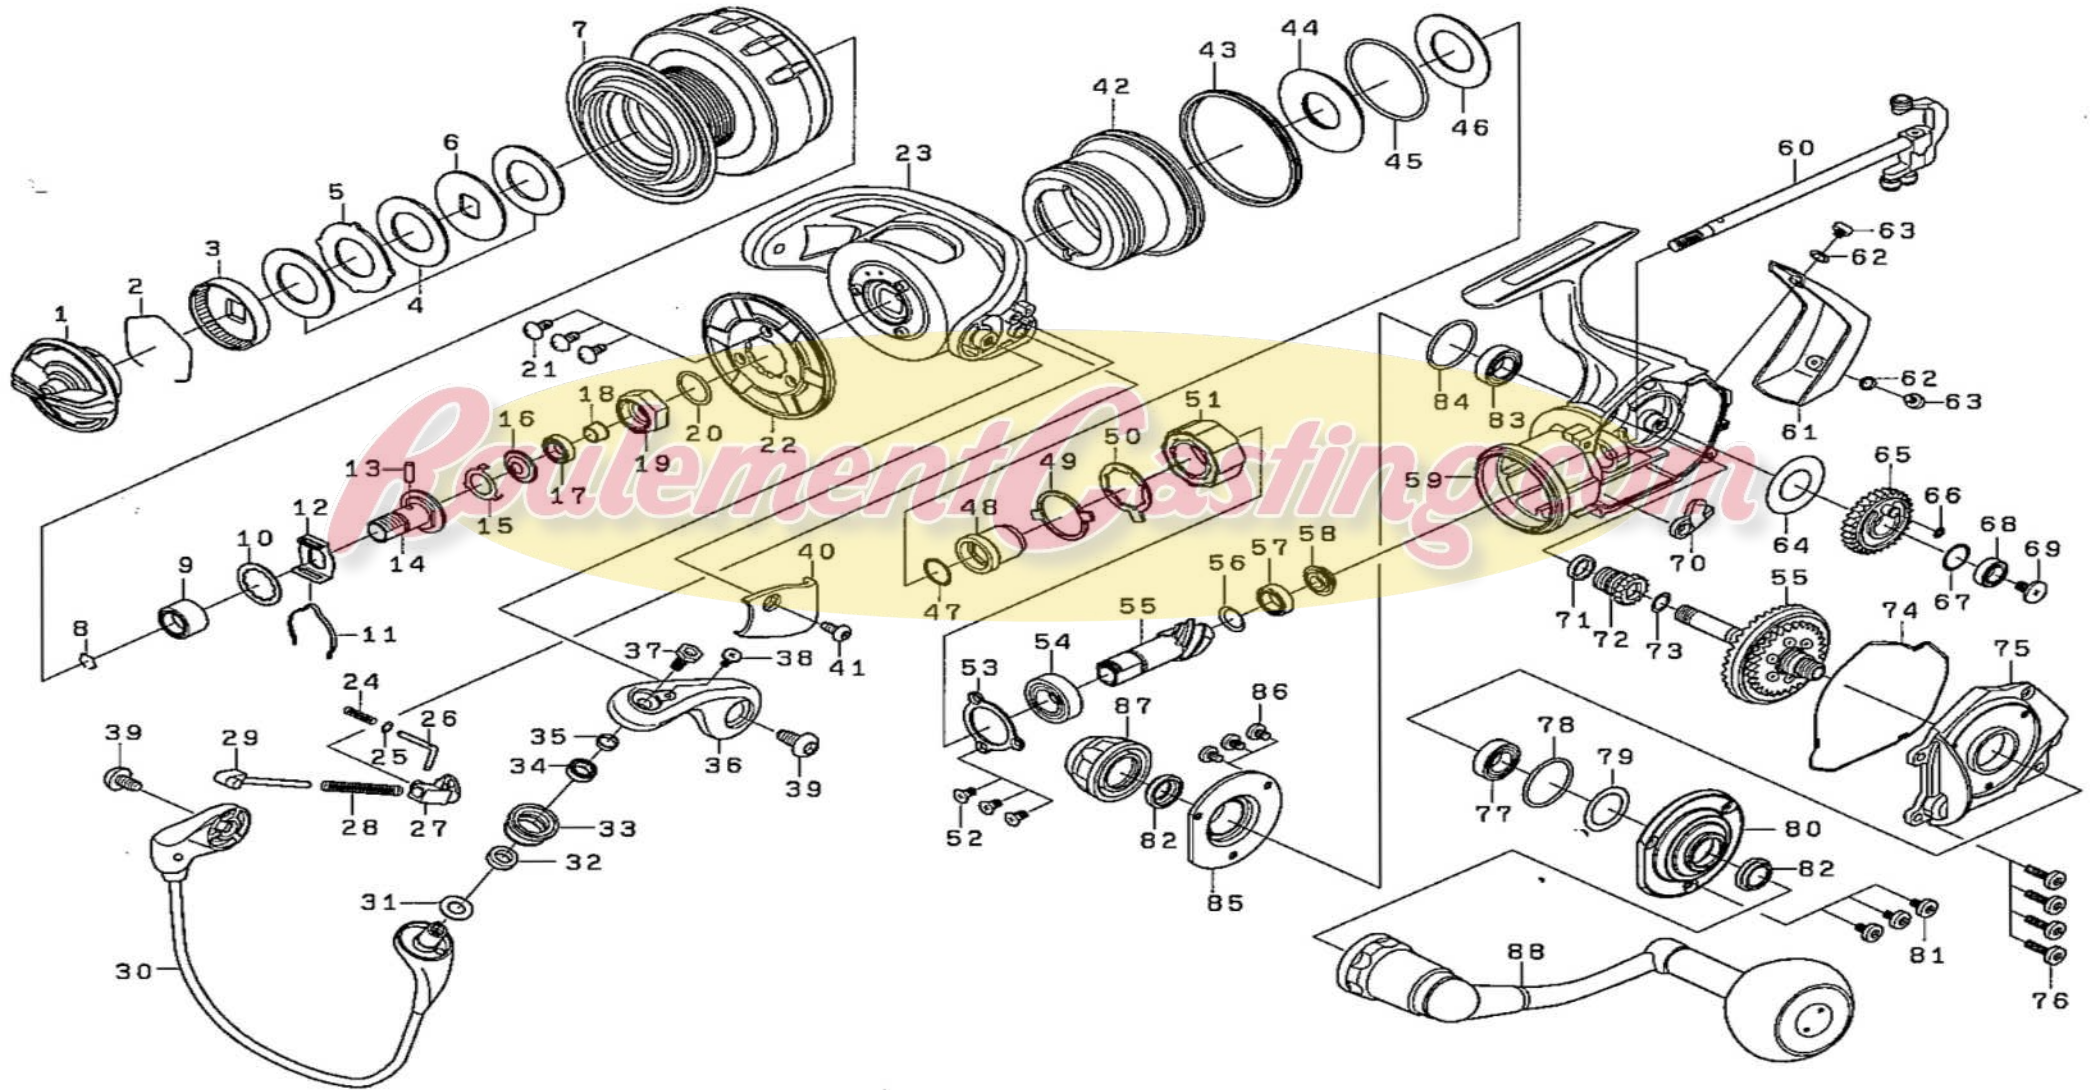

2016 CATALINA 4000

2016 CATALINA 4000

Key No.	Part Number	Description	Key No.	Part Number	Description
1	6J330101	DRAG KNOB	45	6H452801	MAGSEALED PLATE O RING
2	6F710001	DRAG RING	46	6H619201	MAGSEALED PLATE WASHER
3	6F895305	DRAG RACHET	47	6H620101	CLUTCH RING O RING
4	6H247202	ATD DRAG WASHER	48	6H619101	CLUTCH RING
5	6G165903	DRAG LIP WASHER	49	6H690201	BEARING PLATE
6	6F644702	DRAG DISK WASHER	50	6H624501	ONE WAY CLUTCH PLATE
7	6J330201	SPOOL ASSY(2-7)	51	6G314501	ONE WAY CLUTCH
8	6G525101	SPOOL METAL RING	52	6E134508	PINION BEARING(A)PLATE SCREW
9	6H774501	SPOOL METAL COLLAR	53	6G522901	PINION BEARING(A)PLATE
10	6G903902	SPOOL WASHER	54	6G522802	PINION BEARING(A)
11	6H737101	CLIP LEAF SPRING	55	6Z020412	PINION+DRAIVE GEAR SET
12	6G694001	CLIP HOLDER	56	6G578502	PINION BALL BEARING(B)WASHER
13	6F643601	SPOOL METAL PIN	57	6G522702	PINION BALL BEARING(B)
14	6H621701	SPOOL METAL	58	6H618001	PINION BALL BEARING(B)COLLAR
15	6G524801	ROTOR NUT PLATE	59	6J329401	BODY ASSY
16	6H621501	ROTOR NUT PACKING	60	6J185902	MAIN SHAFT
17	6G212503	ROTOR NUT BALL BEARING	61	6H772802	REAR CAP
18	6H621301	ROTOR NUT COLLAR	62	6E096505	REAR CAP SCREW [?] WASHER
19	6H621401	ROTOR NUT	63	6H798201	REAR CAP SCREW
20	6G162401	ROTOR NUT O RING	64	6H617301	OSCILLATING GEAR(A)WASHER
21	6H417701	ROTOR COVER SCREW	65	6H617401	OSCILLATING GEAR(A)
22	6H621601	ROTOR COVER	66	6B853101	OSCILLATING GEAR(A)O RING
23	6H620203	ROTOR	67	6G522101	WASHER
24	6H620401	ROTOR BRAKE SPING	68	6G467102	OSCILLATING GEAR BALL BEARING
25	6G685401	ROTOR BRAKE WASHER	69	6H272202	OSCILLATING GEAR SCREW
26	6H620301	ROTOR BRAKE SHAFT	70	6H618601	STOPPER
27	6H620501	ARM LEVER SPRING COLLAR	71	6H617601	OSCILLATING GEAR(B)RING
28	6H736301	ARM LEVER SPRING	72	6H617501	OSCILLATING GEAR(B)
29	6G017503	ARM LEVER SHAFT	73	6G163001	OSCILLATING GEAR(B)O RING
30	6H620801	BAIL ASSY	74	6H618901	BODY COVER PACKING
31	6E096500	ROLLER WASHER	75	6H618814	BODY COVER
32	6J186501	ROLLER COLLAR	76	6H431001	BODY DOVER SCREW
33	6J186601	LINE ROLLER	77	6G523401	DRIVE BALL BEARING
34	6J019302	ROLLER BALL BEARING	78	6H617001	DRIVE BEARING COVER O RING
35	6J192901	ROLLER COLLAR(A)	79	6G529501	DRIVE WASHER
36	6H620605	ARM LEVER	80	6J329702	DRIVE BEARING COVER(L)
37	6H504701	ROLLER SCREW	81	6H401101	DRIVE BEARING COVER SCREW
38	6H638401	ROLLER LOCK SCREW	82	6H770901	HANDLE PACKING
39	6H503701	HOLDER SCREW	83	6G523401	DRIVE BALL BEARING
40	6H620701	ARM LEVER SPING COVER	84	6H617001	DRIVE BALL BEARING COVER(R)
41	6H503901	COVER SCREW	85	6J329502	DRIVE BEARING COVER(R)
42	6H619703	INFINIT COVER	86	6H401101	DRIVE BEARING COVER SCREW
43	6H619801	INFINIT COVER O RING	87	6H623001	HANDLE CAP
44	6H619301	MAGSEALED PLATE	88	6J329801	HANDLE ASSY
200	6B411703	HANDLE KNOB WASHER	204	6B679308	HANDLE KNOB SCREW
201	6H850401	HANDLE KNOB COLLAR	205	6H302601	HANDLE KNOB CAP(WITH O RING)
202	6H089104	HANDLE KNOB COLLAR	206	6H100001	HANDLE KNOB CAP ORING
203	6G469002	HANDLE KNOB BALL BEARING			