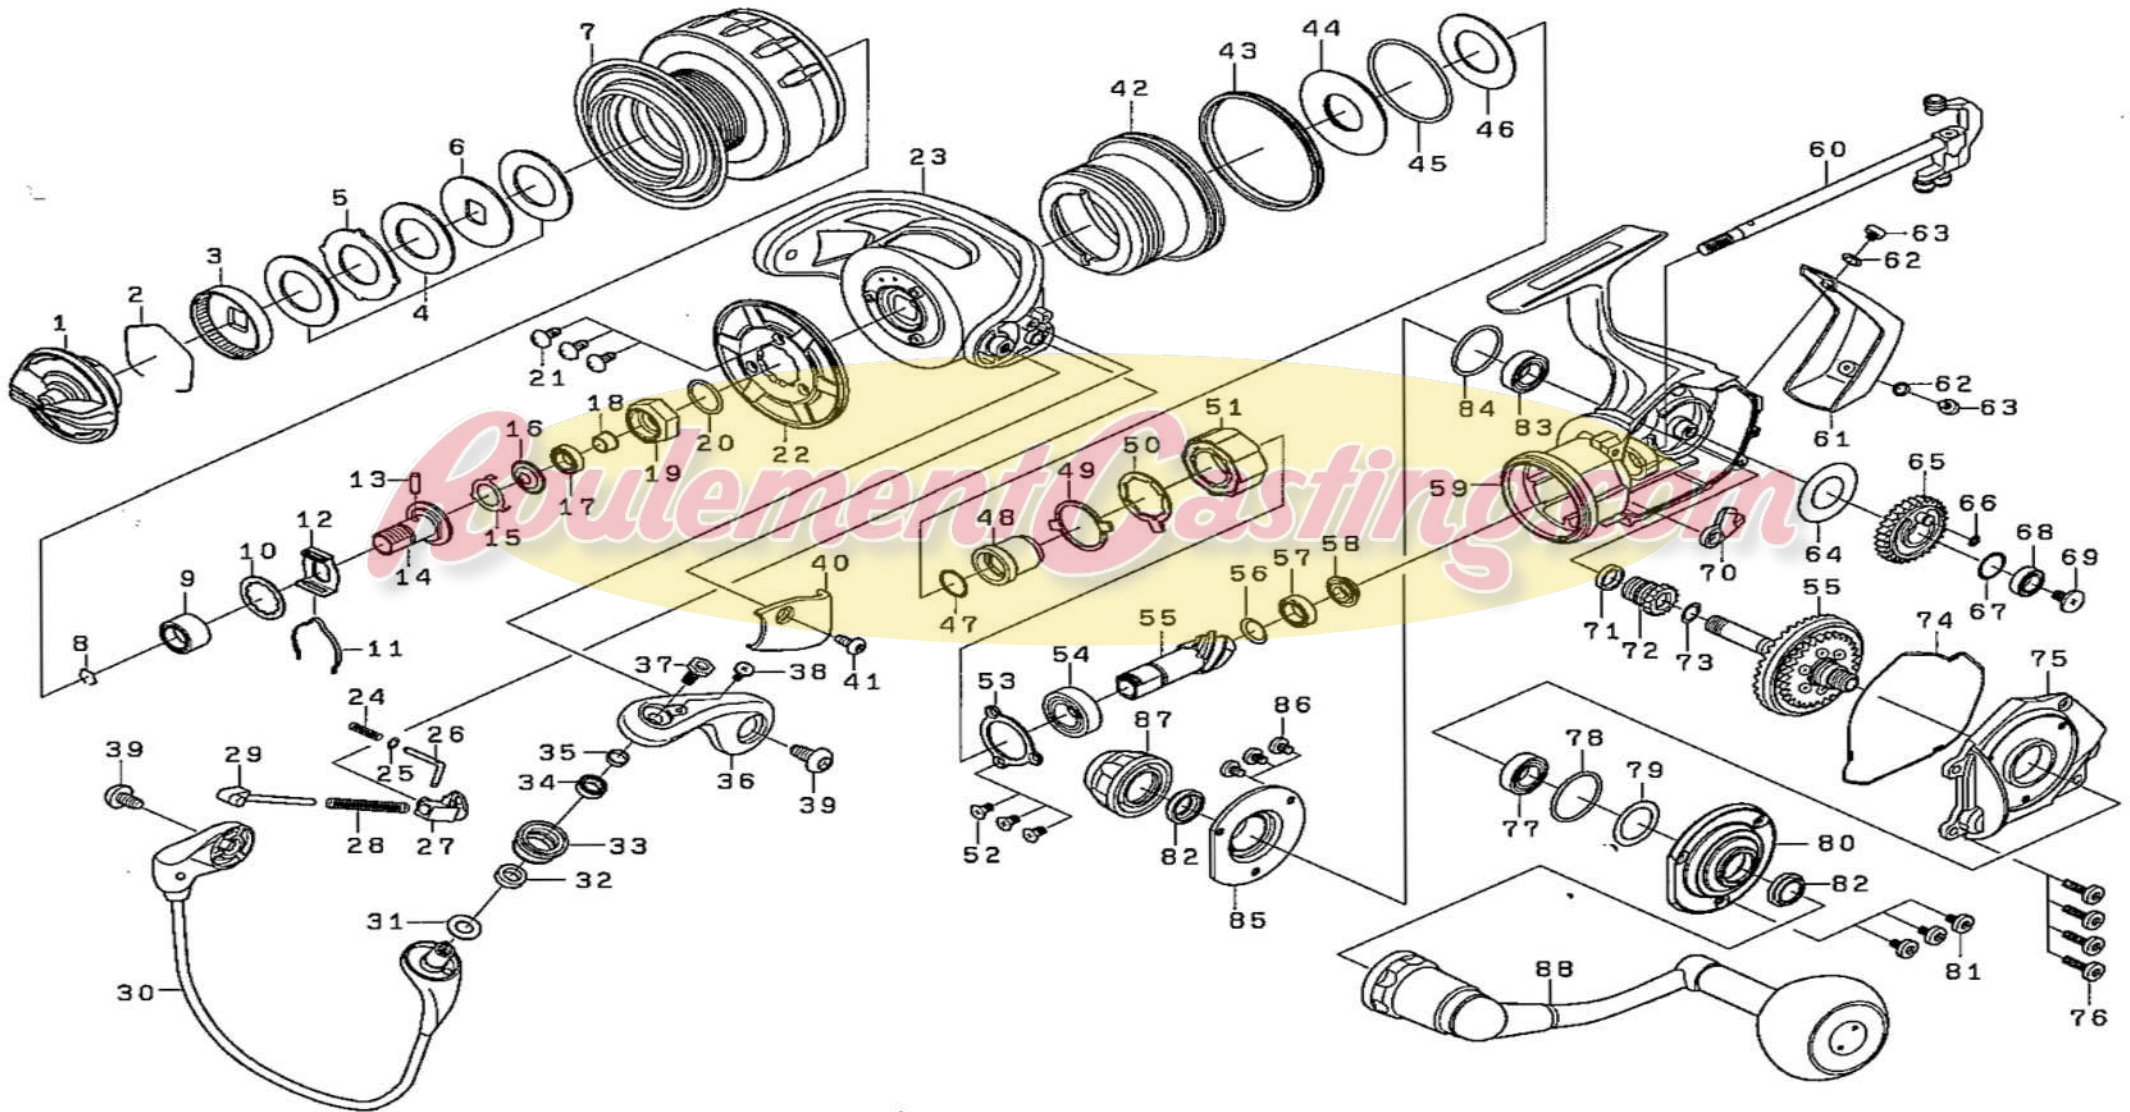

Please quote by part number, not key number
spares@daiwaaustralia.com.au PH: 02 86

2016 CATALINA 4000

2016 CATALINA 4000

Key No.	Part Number	Description	Key No.	Part Number	Description
1	6J330101	DRAG KNOB	45	6H452801	MAGSEALED PLATE O RING
2	6F710001	DRAG RING	46	6H619201	MAGSEALED PLATE WASHER
3	6F895305	DRAG RACHET	47	6H620101	CLUTCH RING O RING
4	6H247202	ATD DRAG WASHER	48	6H619101	CLUTCH RING
5	6G165903	DRAG LIP WASHER	49	6H690201	BEARING PLATE
6	6F644702	DRAG DISK WASHER	50	6H624501	ONE WAY CLUTCH PLATE
7	6J329901	SPOOL ASSY(2-7)	51	6G314501	ONE WAY CLUTCH
8	6G525101	SPOOL METAL RING	52	6E134508	PINION BEARING(A)PLATE SCREW
9	6H774501	SPOOL METAL COLLAR	53	6G522901	PINION BEARING(A)PLATE
10	6G903902	SPOOL WASHER	54	6G522802	PINION BEARING(A)
11	6H737101	CLIP LEAF SPRING	55	6Z020366	PINION+DRAIVE GEAR SET
12	6G694001	CLIP HOLDER	56	6G578502	PINION BALL BEARING(B)WASHER
13	6F643601	SPOOL METAL PIN	57	6G522702	PINION BALL BEARING(B)
14	6H621701	SPOOL METAL	58	6H618001	PINION BALL BEARING(B)COLLAR
15	6G524801	ROTOR NUT PLATE	59	6J329401	BODY ASSY
16	6H621501	ROTOR NUT PACKING	60	6J185902	MAIN SHAFT
17	6G212503	ROTOR NUT BALL BEARING	61	6H772802	REAR CAP
18	6H621301	ROTOR NUT COLLAR	62	6E096505	REAR CAP SCREW [?] WASHER
19	6H621401	ROTOR NUT	63	6H798201	REAR CAP SCREW
20	6G162401	ROTOR NUT O RING	64	6H617301	OSCILLATING GEAR(A)WASHER
21	6H417701	ROTOR COVER SCREW	65	6H617401	OSCILLATING GEAR(A)
22	6H621601	ROTOR COVER	66	6B853101	OSCILLATING GEAR(A)O RING
23	6H620203	ROTOR	67	6G522101	WASHER
24	6H620401	ROTOR BRAKE SPING	68	6G467102	OSCILLATING GEAR BALL BEARING
25	6G685401	ROTOR BRAKE WASHER	69	6H272202	OSCILLATING GEAR SCREW
26	6H620301	ROTOR BRAKE SHAFT	70	6H618601	STOPPER
27	6H620501	ARM LEVER SPRING COLLAR	71	6H617601	OSCILLATING GEAR(B)RING
28	6H736301	ARM LEVER SPRING	72	6H617501	OSCILLATING GEAR(B)
29	6G017503	ARM LEVER SHAFT	73	6G163001	OSCILLATING GEAR(B)O RING
30	6H620801	BAIL ASSY	74	6H618901	BODY COVER PACKING
31	6E096500	ROLLER WASHER	75	6H618813	BODY COVER
32	6J186501	ROLLER COLLAR	76	6H431001	BODY DOVER SCREW
33	6J186601	LINE ROLLER	77	6G523401	DRIVE BALL BEARING
34	6J019302	ROLLER BALL BEARING	78	6H617001	DRIVE BEARING COVER O RING
35	6J192901	ROLLER COLLAR(A)	79	6G529501	DRIVE WASHER
36	6H620605	ARM LEVER	80	6J329701	DRIVE BEARING COVER(L)
37	6H504701	ROLLER SCREW	81	6H401101	DRIVE BEARING COVER SCREW
38	6H638401	ROLLER LOCK SCREW	82	6H770901	HANDLE PACKING
39	6H503701	HOLDER SCREW	83	6G523401	DRIVE BALL BEARING
40	6H620701	ARM LEVER SPING COVER	84	6H617001	DRIVE BALL BEARING COVER(R)
41	6H503901	COVER SCREW	85	6J329501	DRIVE BEARING COVER(R)
42	6H619703	INFINIT COVER	86	6H401101	DRIVE BEARING COVER SCREW
43	6H619801	INFINIT COVER O RING	87	6H623001	HANDLE CAP
44	6H619301	MAGSEALED PLATE	88	6J329801	HANDLE ASSY
200	6B411703	HANDLE KNOB WASHER	204	6B679308	HANDLE KNOB SCREW
201	6H850401	HANDLE KNOB COLLAR	205	6H302601	HANDLE KNOB CAP(WITH O RING)
202	6H089104	HANDLE KNOB COLLAR	206	6H100001	HANDLE KNOB CAP ORING
203	6G469002	HANDLE KNOB BALL BEARING			