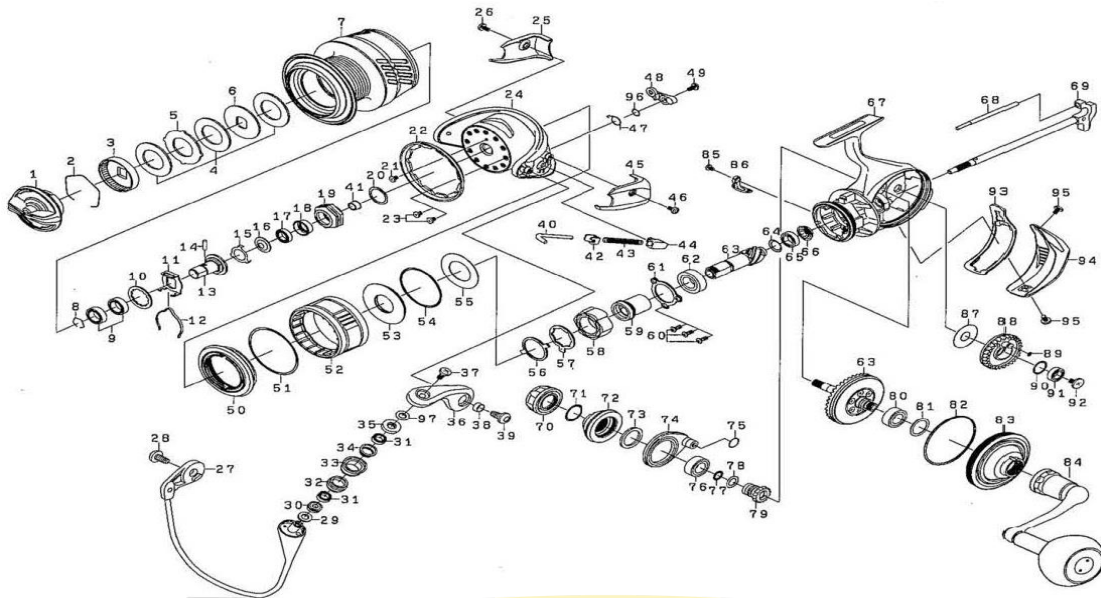

# SABAYJ4000-JDM

Please order by parts number, not key number  
 Veuillez indiquer le numéro de la pièce (Non "Key" No.)

Key No.	Part No.	Part Name	Key No.	Part No.	Part Name
1	J45-8401	DRAG KNOB	50	J30-1801	MAGSEAL COVER NUT
2	F71-0001	DRAG WASHER RET	51	H17-6501	O RING
3	F89-5305	DRAG KNOB CLICK PLATE	52	J30-1702	MAGSEALED CAP
4	J39-8801	ATD-DRAG WASHER KIT	53	H61-9301	MAGNET
5	F64-4702	KEY WASHER	54	H45-2801	O RING
6	G16-5903	EARED WASHER	55	H61-9201	WASHER
7	J45-7101	SPOOL ASSY / SABAYJ4000	56	H69-0201	CLUTCH CAM RETAINER
8	G52-5101	BEARING RET	57	J54-1901	CLUTCH CAM PLATE
9	G43-1004	BALL BEARING	58	G31-4501	ROLLER CLUTCH
10	G90-3902	SPOOL WASHER	59	H78-2302	SPACING SLEEVE
11	G69-4001	CLICK LEAF SPRING HOLDER	60	E13-4508	SCREW
12	H73-7101	LEAF SPRING	61	G52-2901	BEARING RET
13	J30-2801	SPOOL METAL	62	G52-2803	BALL BEARING
14	F64-3601	PIN	63	Z02-3235	PINION + DRIVE GEAR UNIT
15	G52-4801	BEARING RET	64	G57-8501	WASHER
16	H62-1501	PACKING	65	G52-2705	BALL BEARING
17	G21-2503	BALL BEARING	66	H61-8001	COLLAR
18	J30-2501	COLLAR	67	J45-4701	BODY / SABAYJ3500H-4000
19	J30-2401	ROTOR NUT	68	H63-9301	STABILIZER BAR
20	G64-5603	WASHER	69	J30-0601	MAIN SHAFT
21	H02-2701	LINE GUARD SCREW	70	J30-3301	HANDLE SCREW CAP
22	J30-2301	LINE GUARD RING	71	G16-2401	"O" RING
23	H02-2701	LINE GUARD SCREW	72	J45-5001	DRIVE BEARING COVER
24	J30-2101	ROTOR	73	J30-1301	COLLAR
25	J30-2201	SIDE COVER (A)	74	J30-0303	BODY SET PLATE
26	H43-1301	SCREW C	75	J30-0401	O RING
27	J45-5201	BAIL ASSY / SABAYJ3500-4000	76	J04-0001	BALL BEARING (MS)
28	H43-1201	SCREW	77	J18-5701	O-RING
29	B41-1703	WASHER (0.1MM)	78	G80-0701	O-RING
30	H74-3401	MAGNET COLLAR	79	J30-0501	OSCILATING GEAR PINION
31	G68-6903	BALL BEARING	80	J04-0001	BALL BEARING (MS)
32	H74-3701	COLLAR D	81	G64-5601	WASHER
33	H74-3801	LINE ROLLER	82	H50-2601	O RING
34	H74-3901	COLLAR C	83	J45-5103	BODY COVER
35	H74-4001	MAGNET COLLAR	84	J45-5501	HANDLE ASSEMBLY
36	H96-0121	ARM LEVER	85	H45-5407	SCREW
37	H74-4201	SCREW E	86	H90-6201	BAIL TRIP PLATE
38	H96-2401	COLLAR (A)	87	G64-4203	WASHER
39	H43-1201	SCREW D	88	J30-4201	OSC GEAR
40	H64-0601	BAIL SPRING SHAFT	89	B85-3101	O RING
41	J40-1401	COLLAR	90	G52-2101	OSC GEAR WASHER
42	H57-6101	BAIL SPRING PLATE	91	G46-7102	BALL BEARING
43	H64-0701	BAIL SPRING	92	H27-2202	SCREW
44	J08-9401	BAIL SPRING HOLDER	93	J30-1901	PACKING
45	H99-4601	COVER (A)	94	J30-2001	REAR COVER
46	H43-1301	SCREW C	95	H75-3302	SCREW
47	H41-3601	BAIL TRIP LEVER SPRING	96	J33-9502	WASHER (THICKNESS 0.1)
48	H99-4401	BAIL TRIP LEVER	97	J33-9502	WASHER (THICKNESS 0.1)
49	H41-7701	SCREW B			